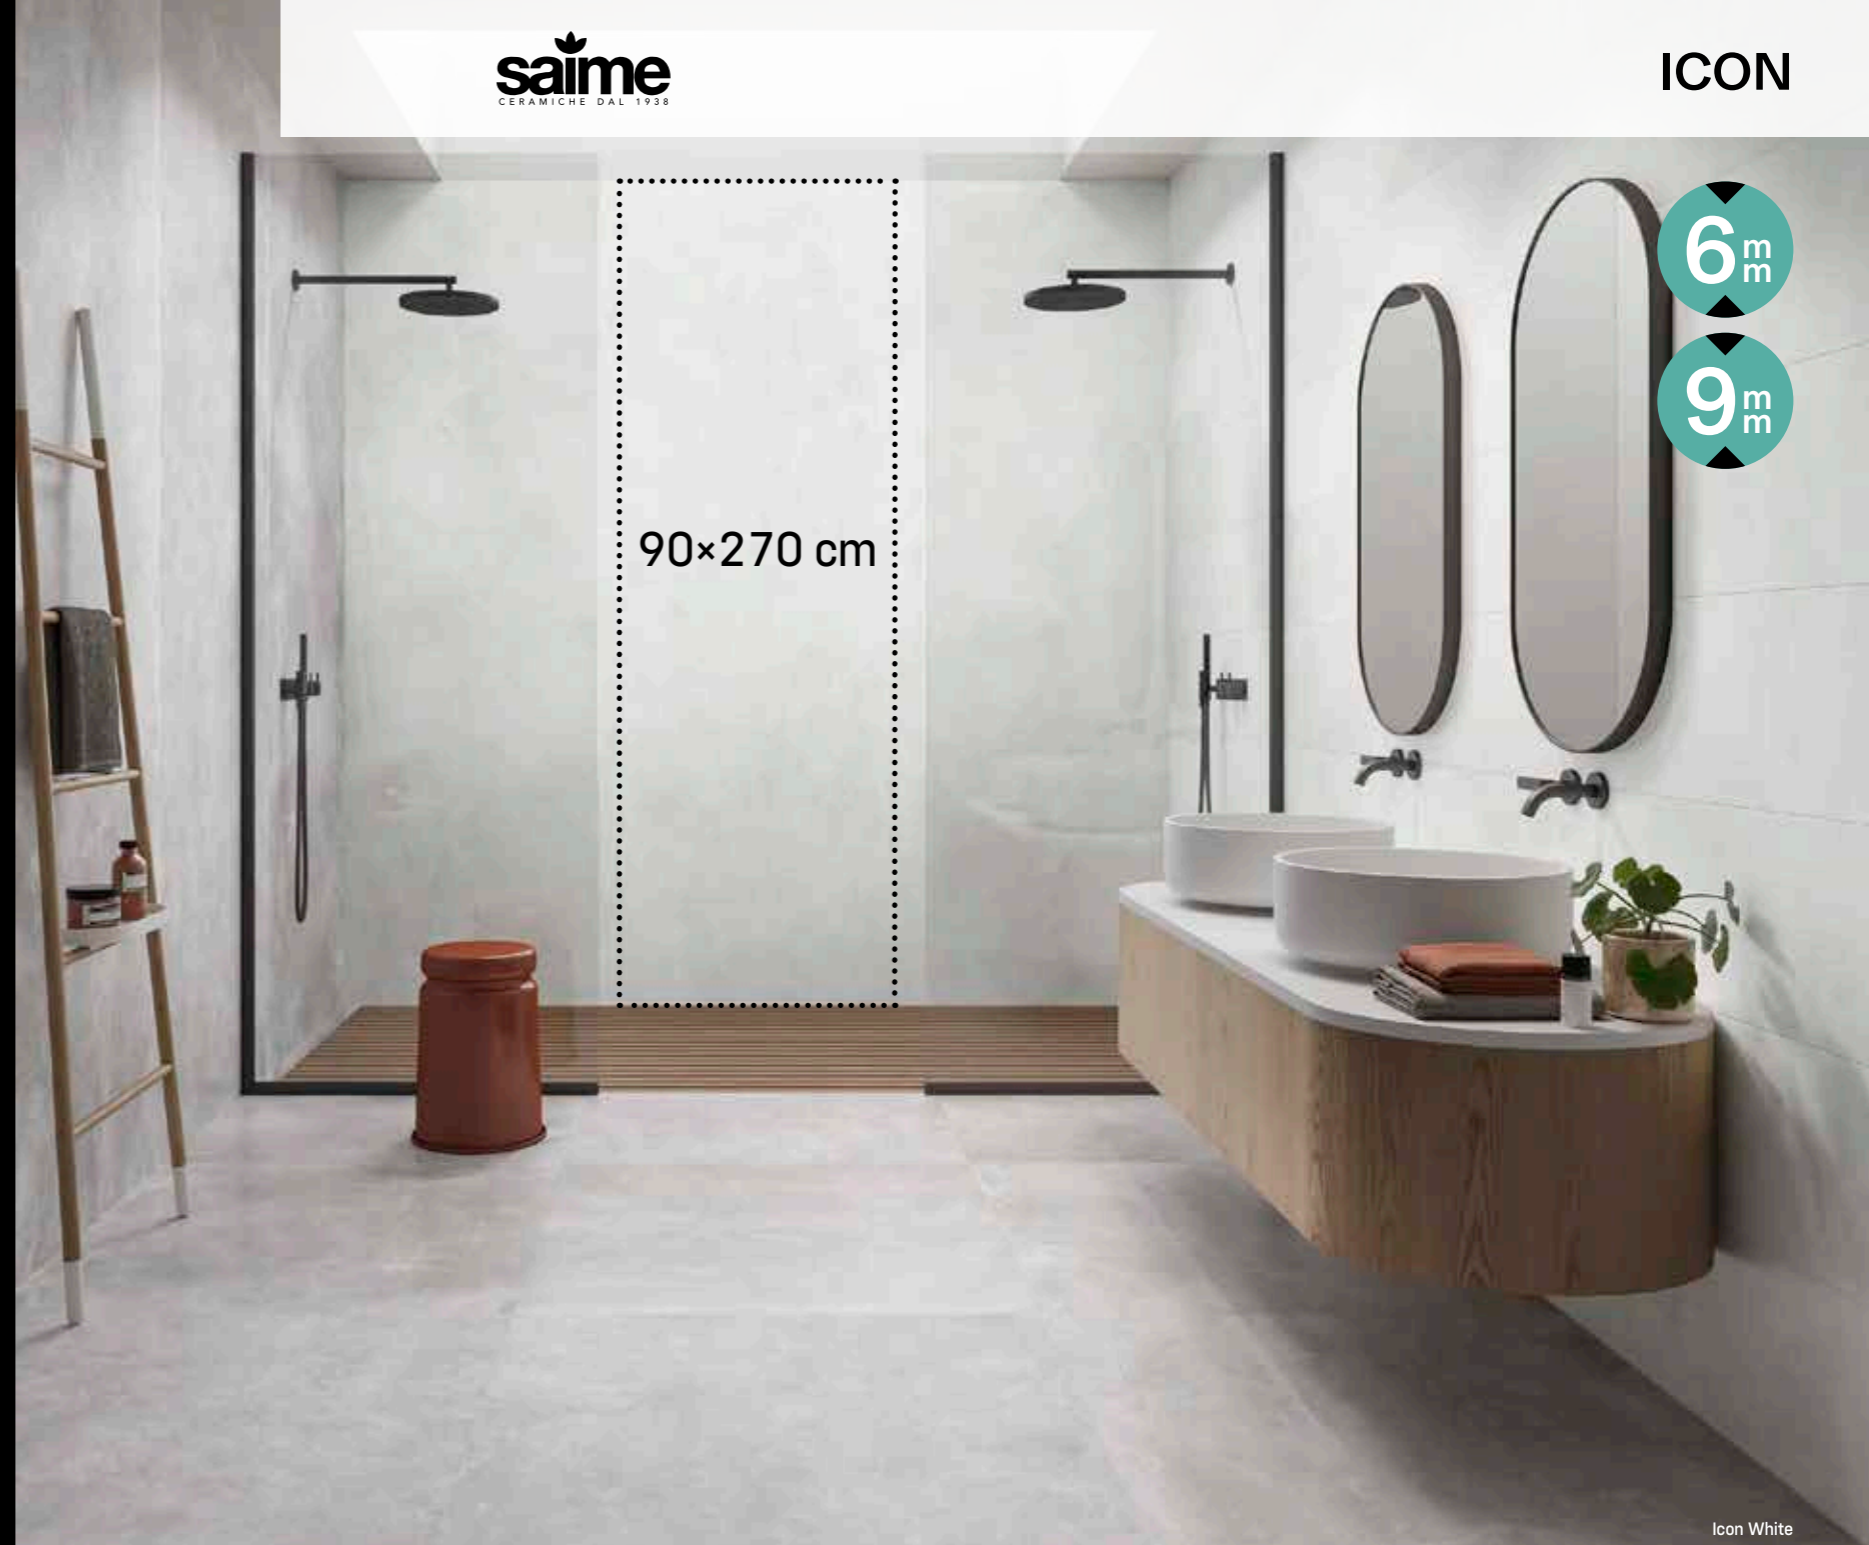

Icon Almond

6_m
9_m

90×270 cm

Icon Taupe