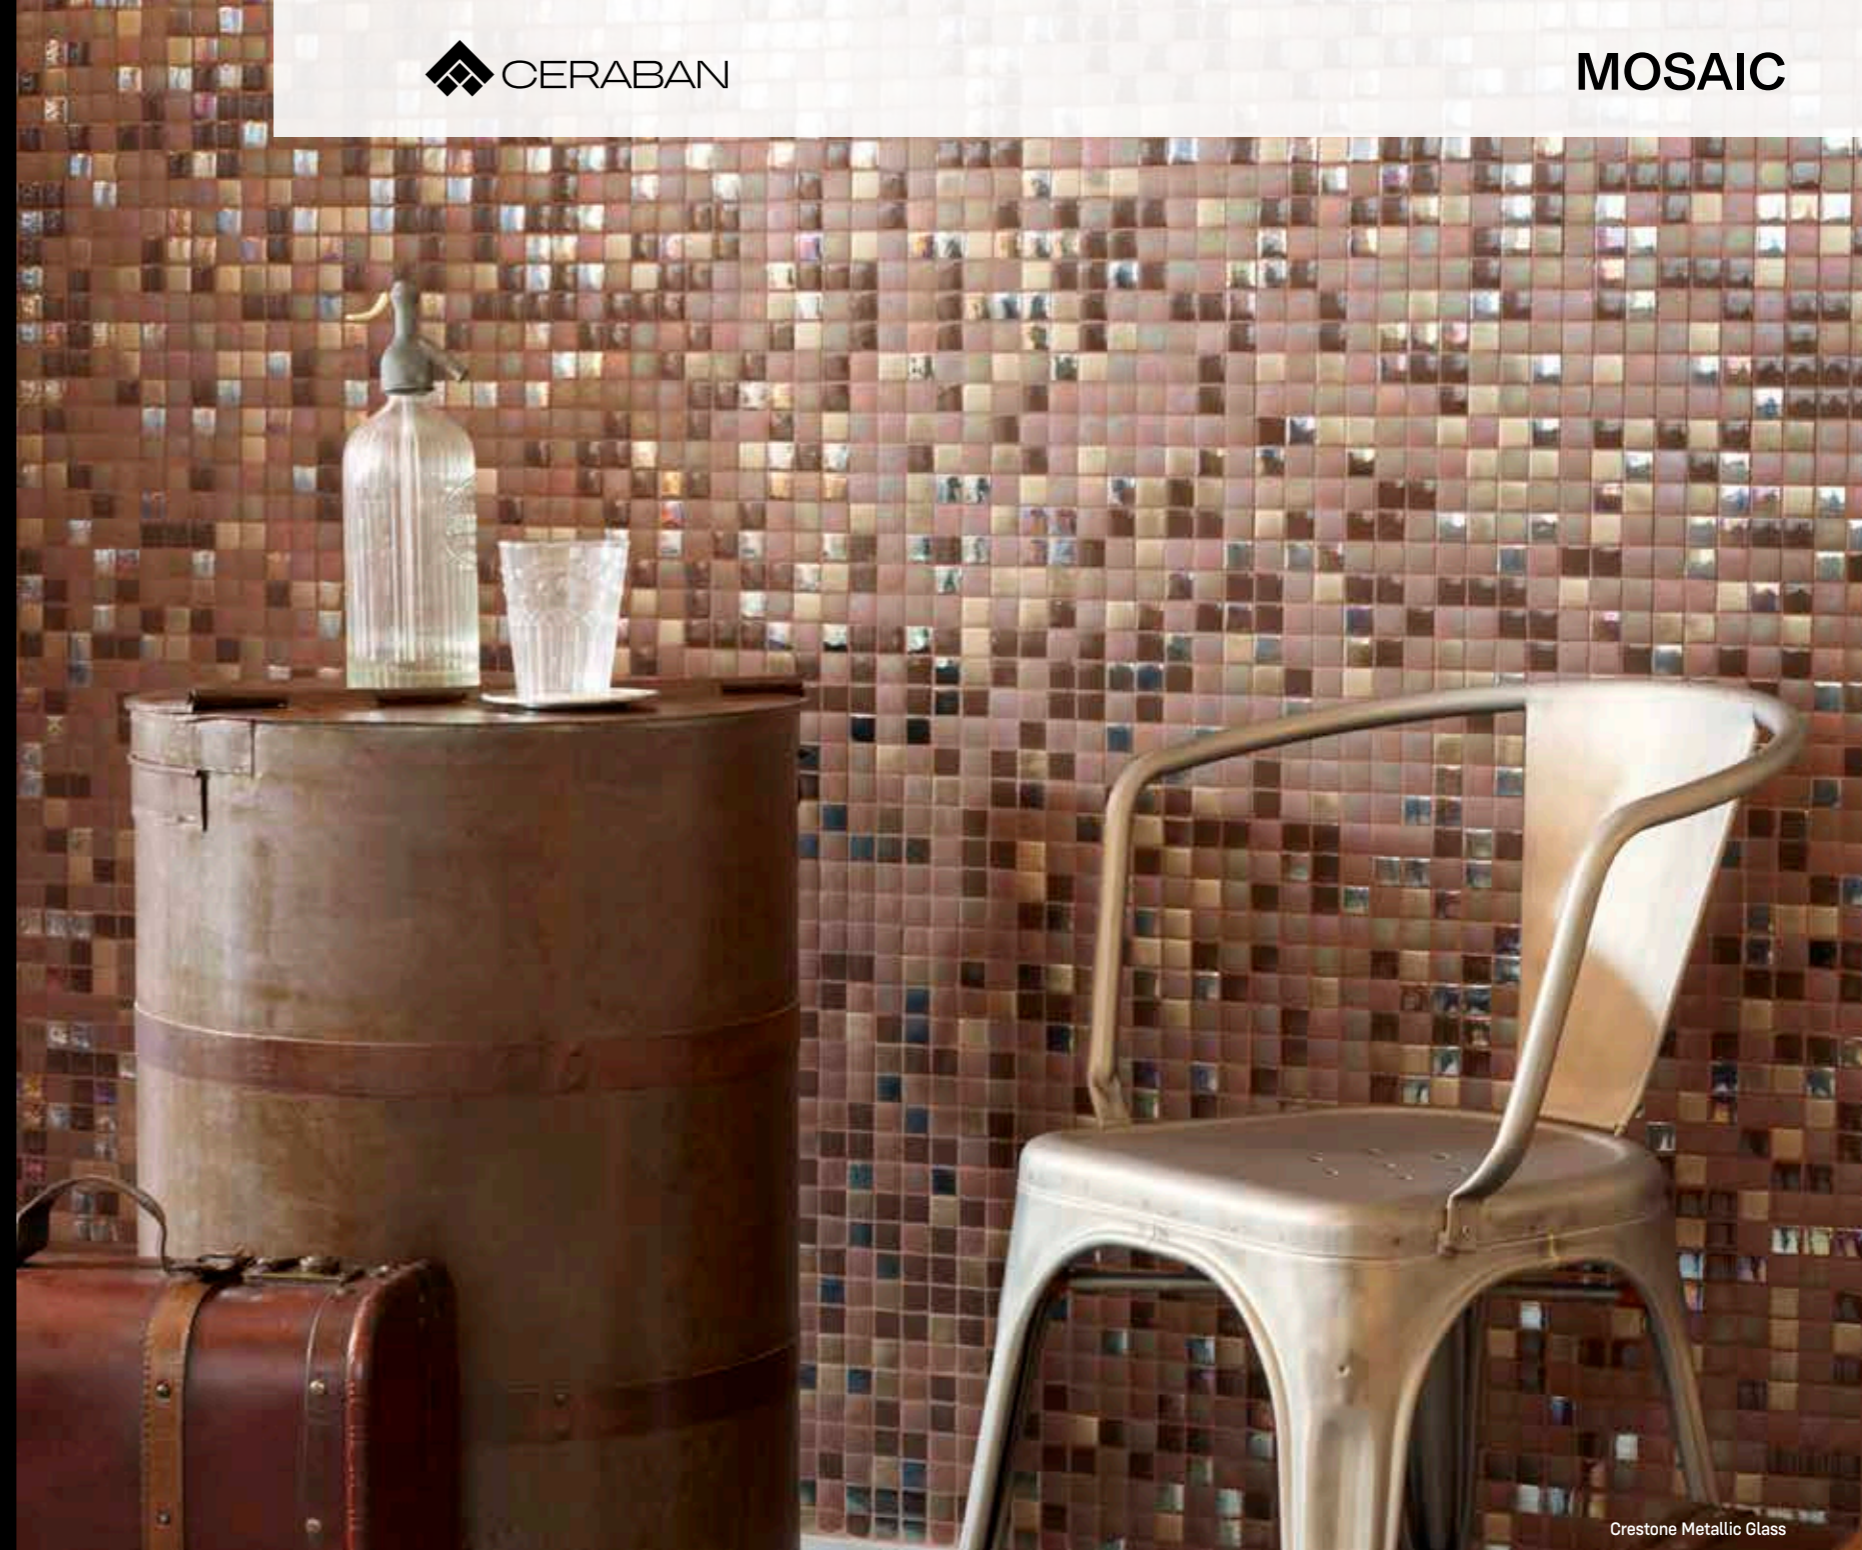

Silver Metallic Glass

Silver Metallic Glass