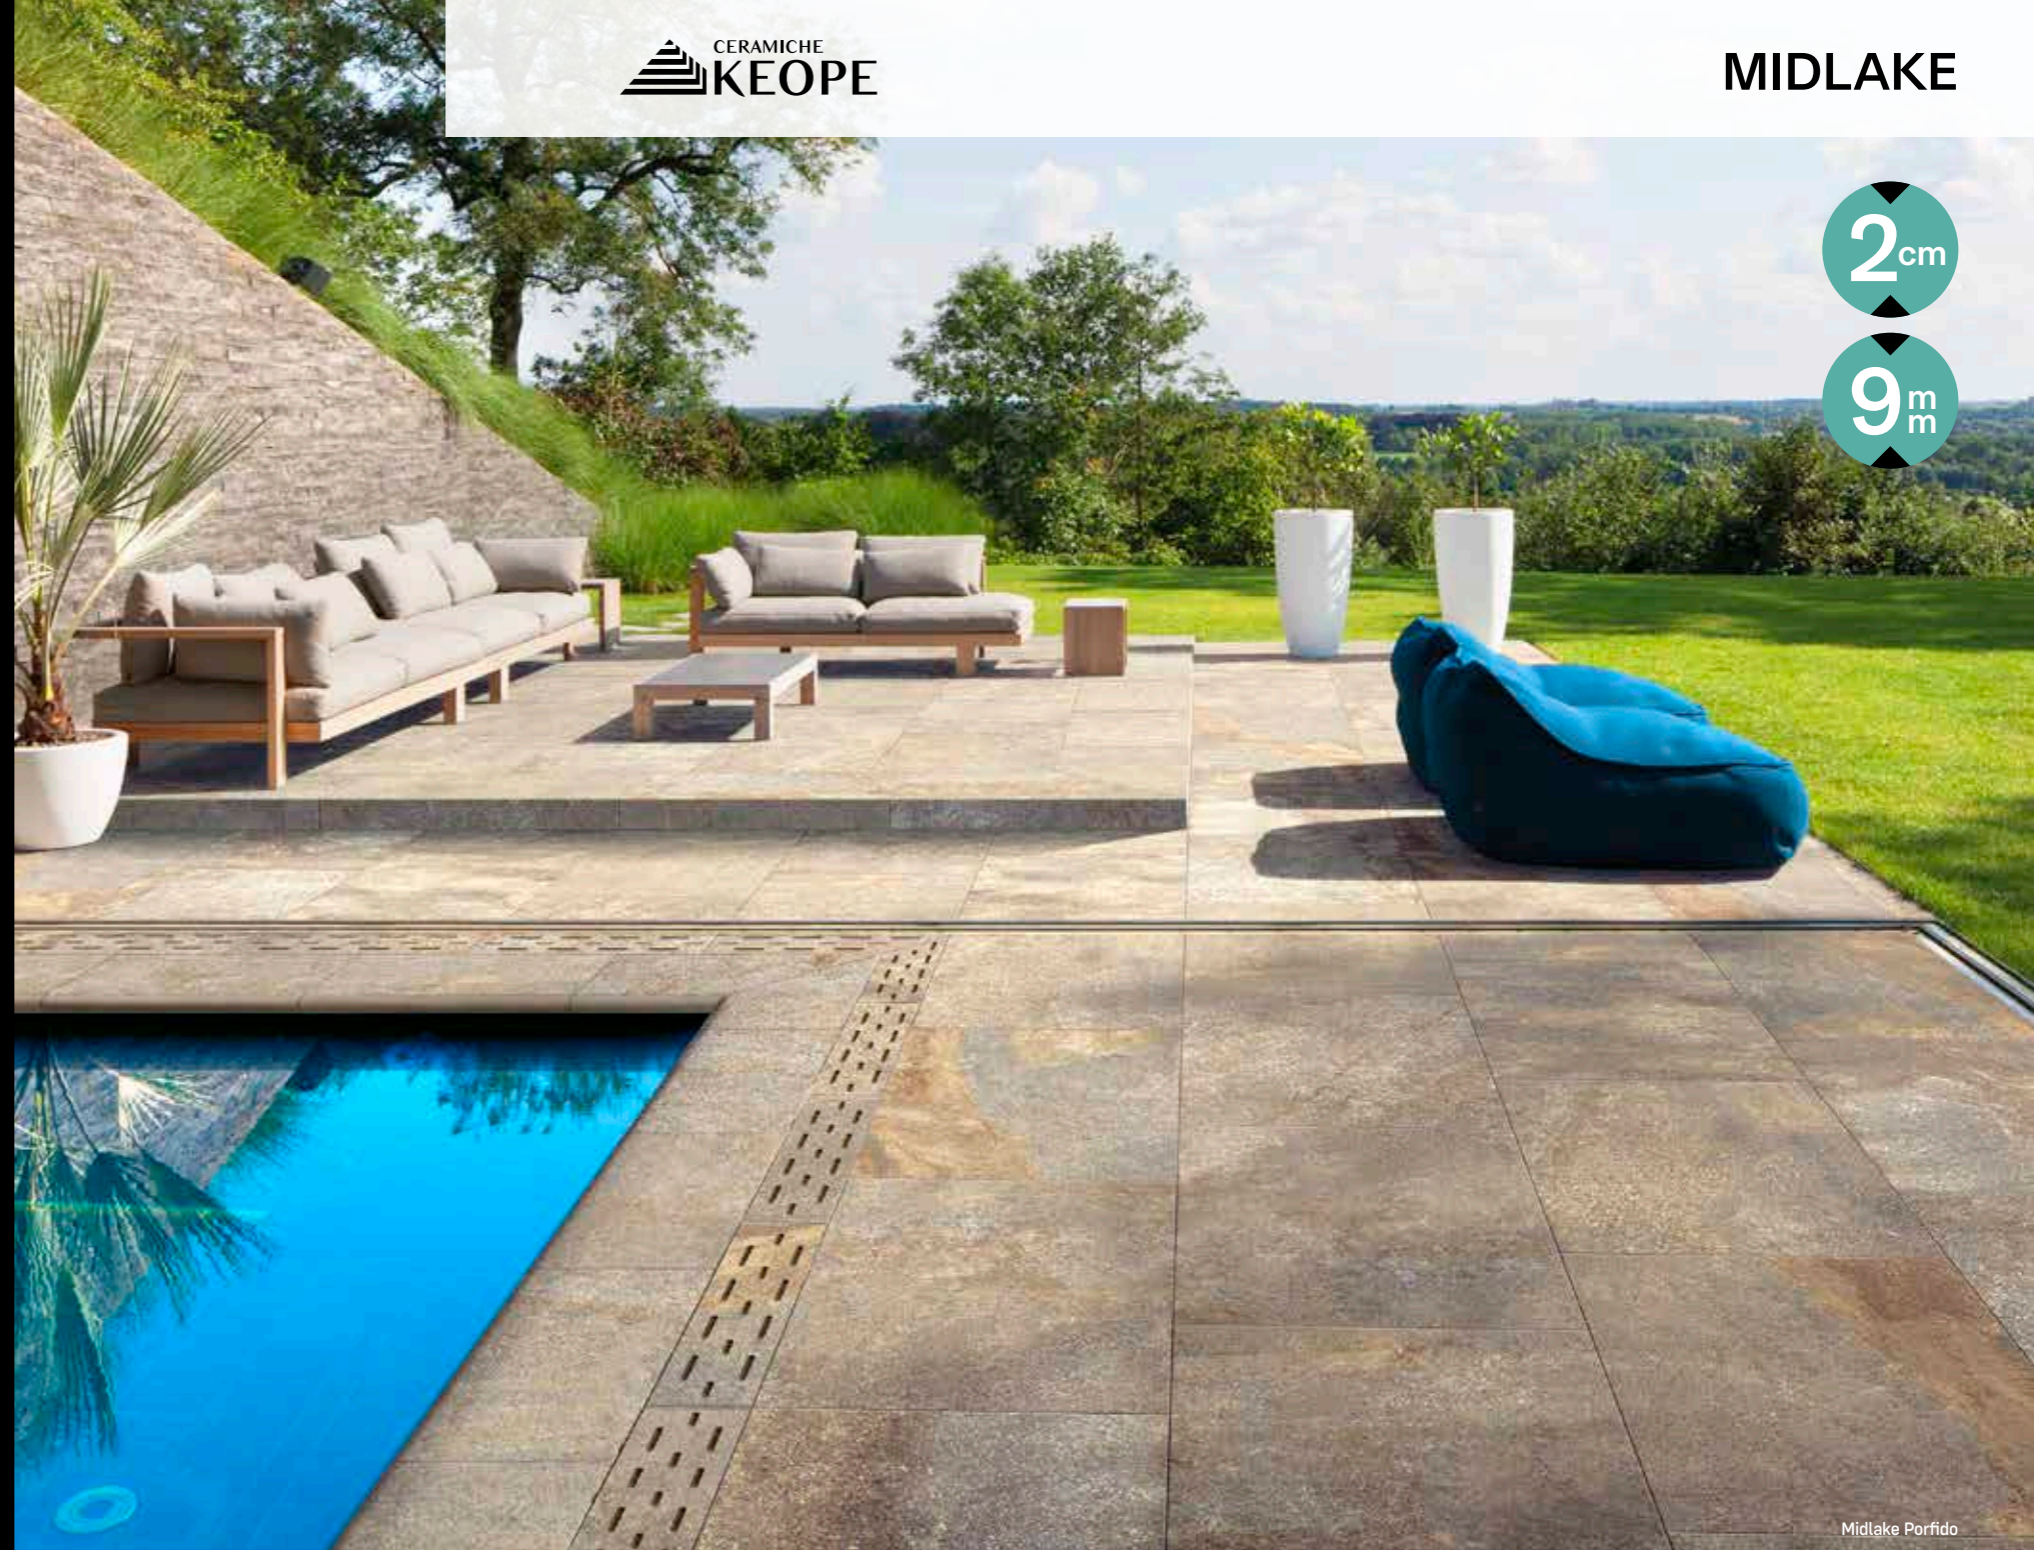

Midlake Quartzbeige

Midlake Ardesia