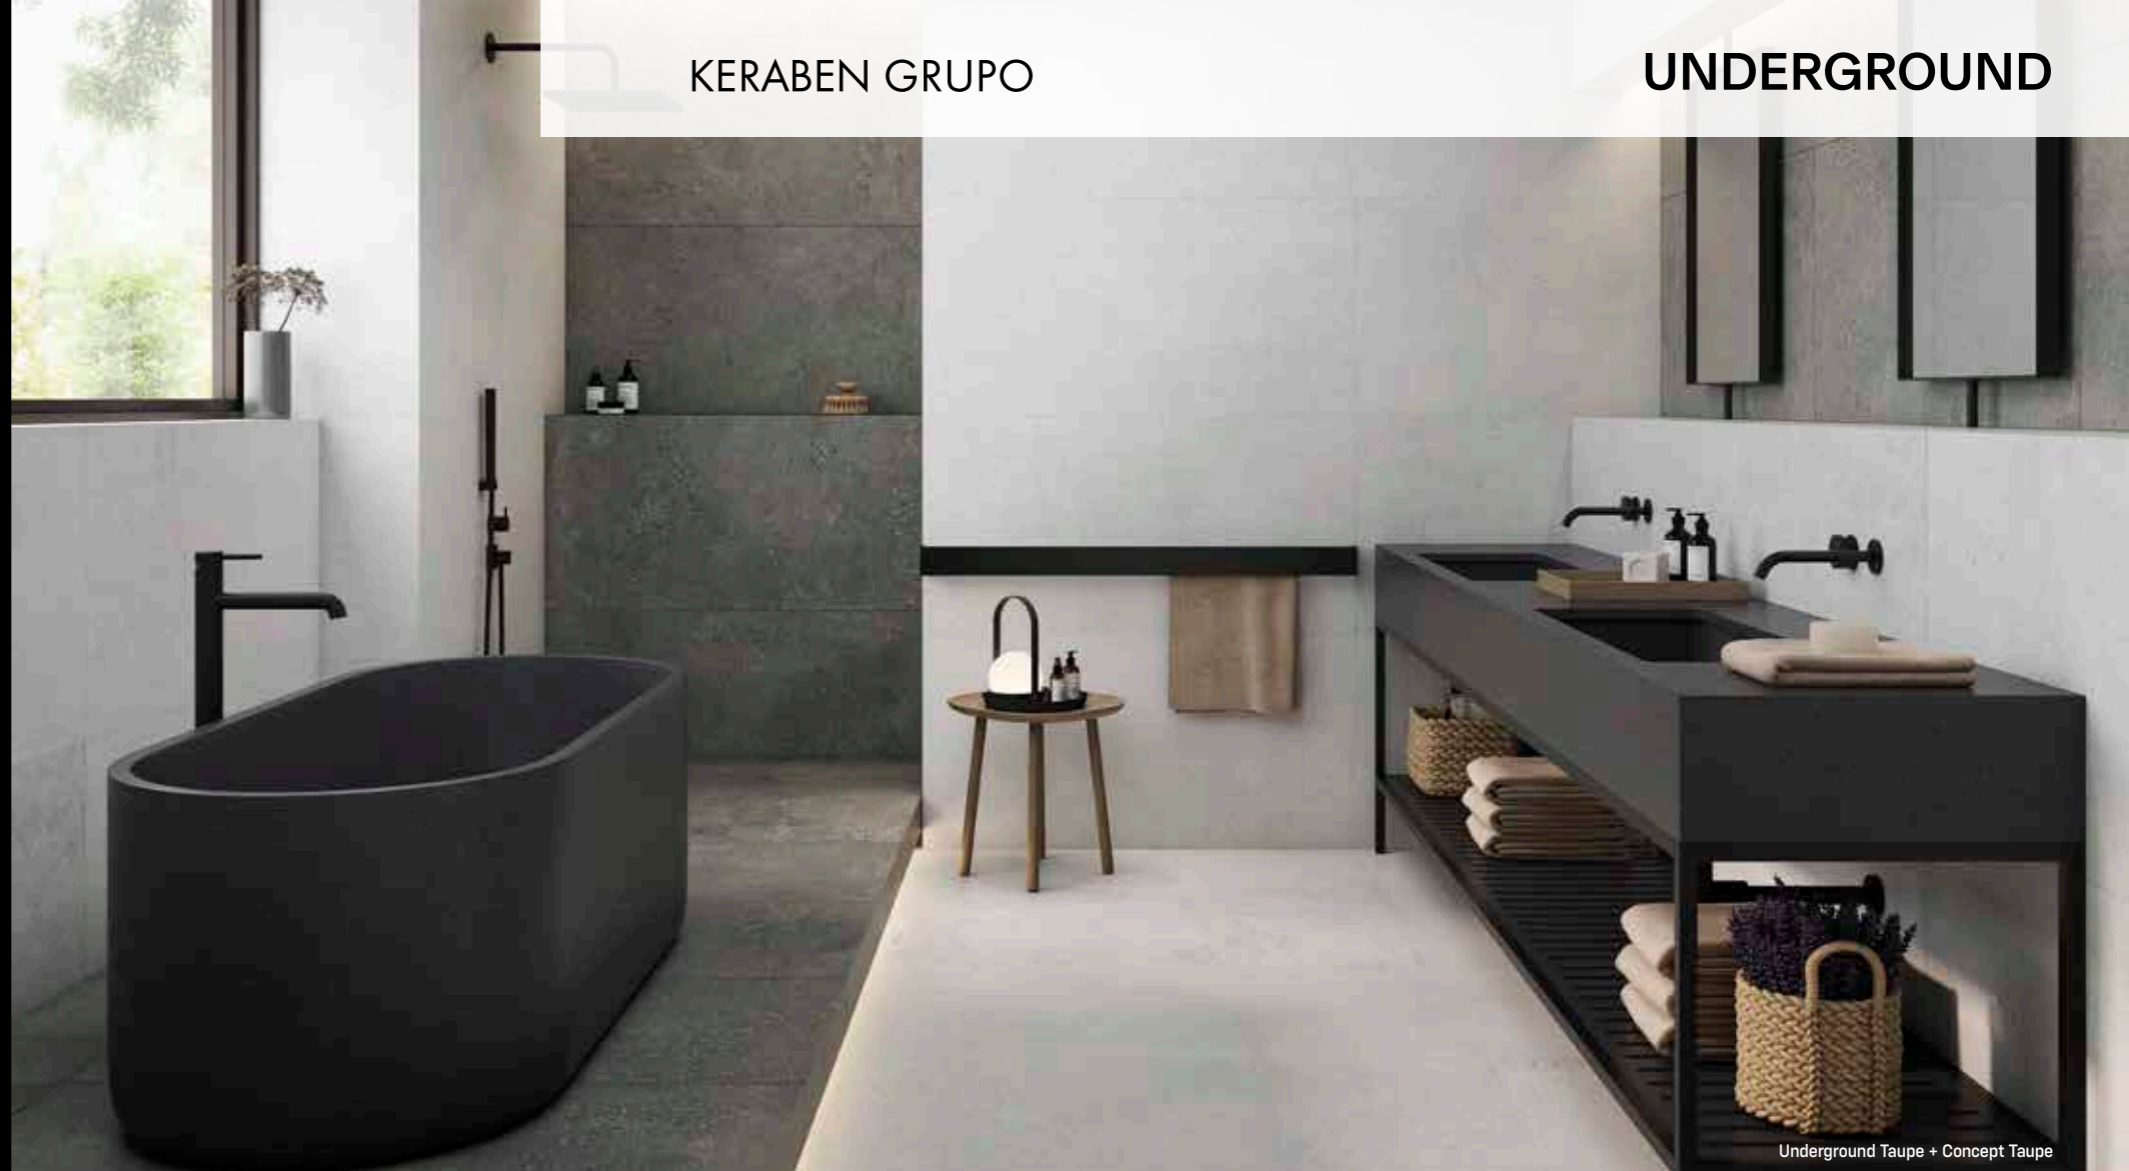

Underground Graphite

Underground Beige

Underground White + Concept Grey