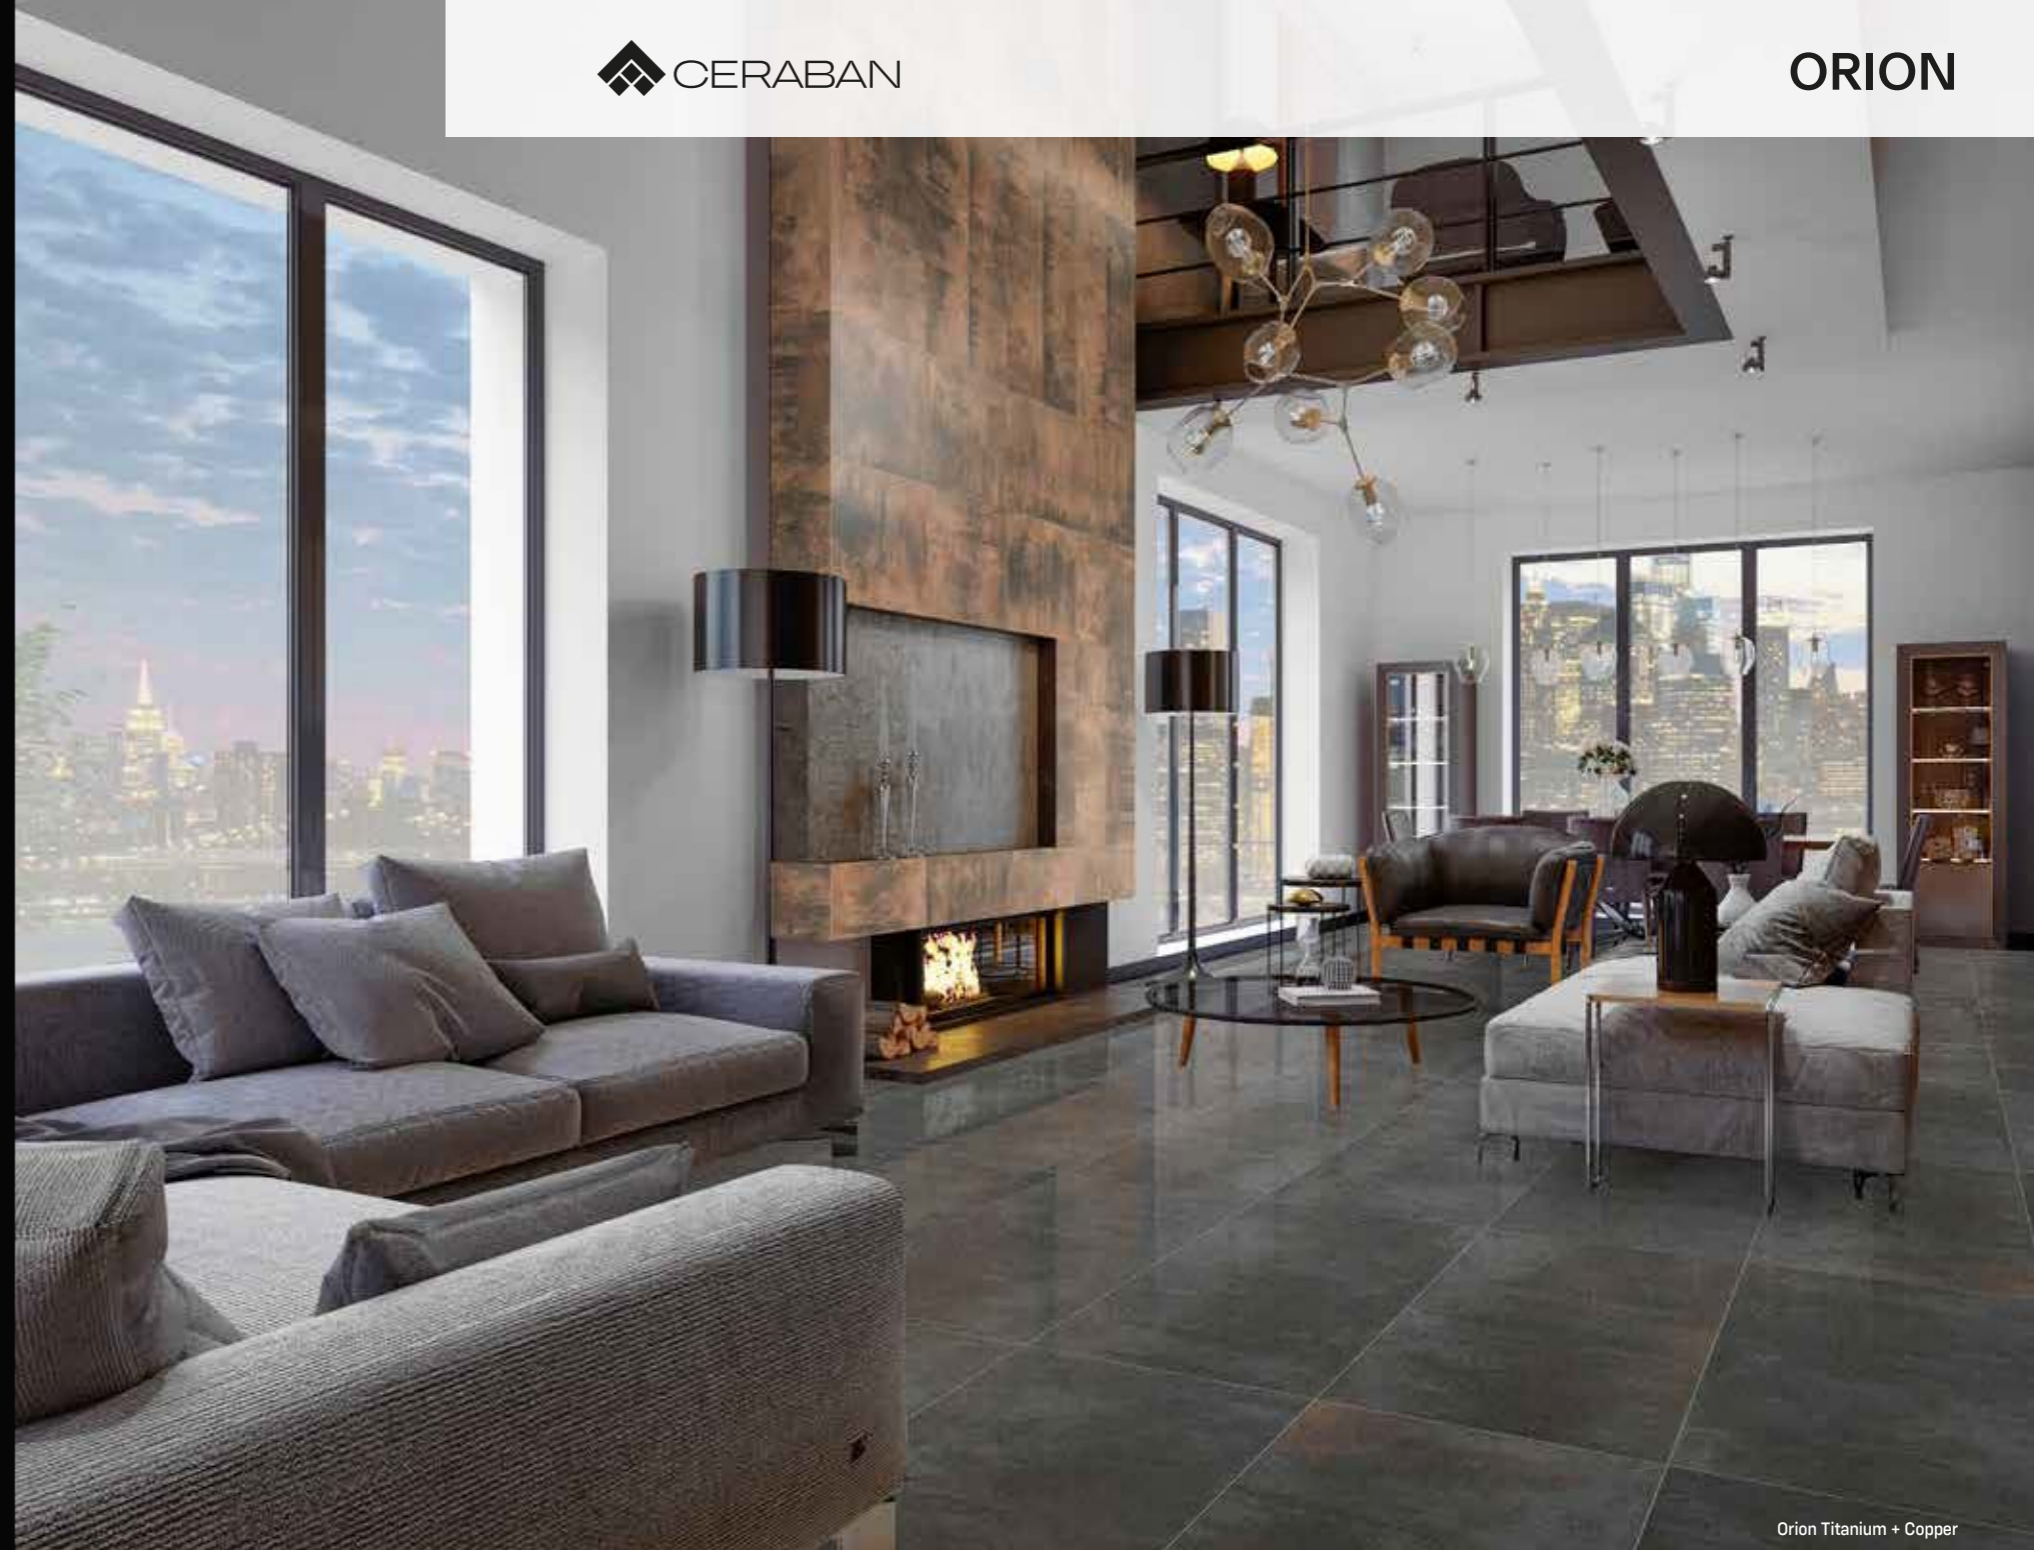

Orion Blue Lux

Orion Copper Natural