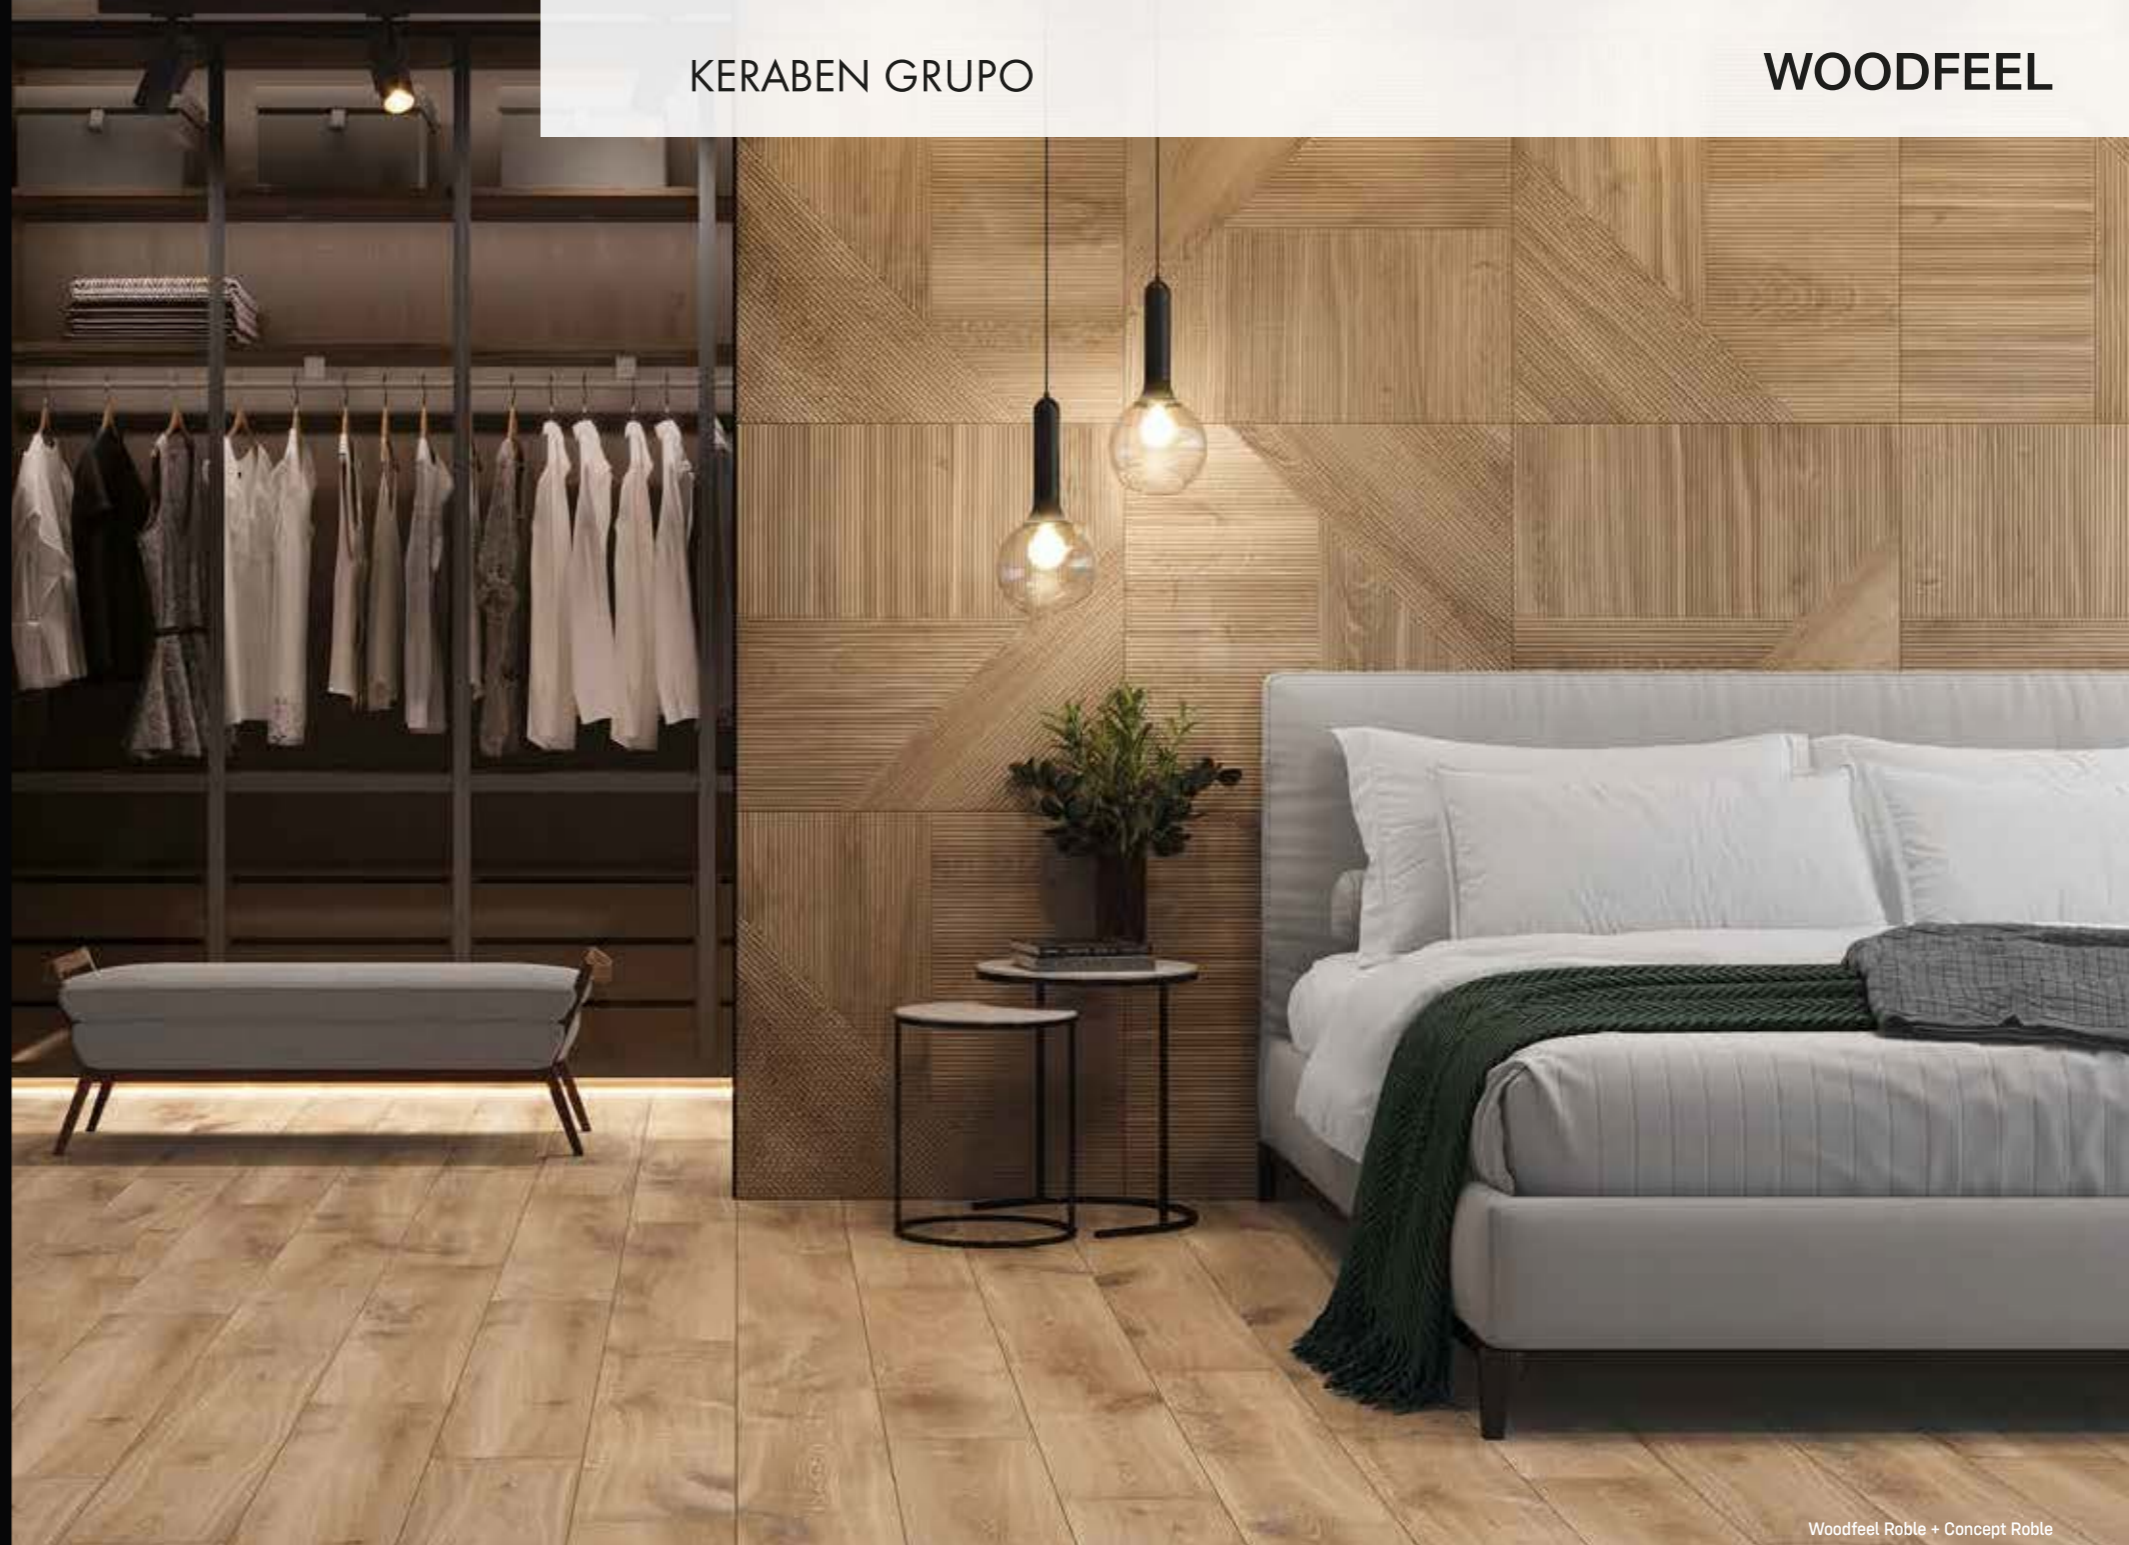

Woodfeel Concept Roble

Woodfeel Concept Roble

formát	tloušťka	m²/box	m²/paleta	cena bez DPH
75×75	9 mm	1,13	50,85	1 150 Kč/m²
60×120	9 mm	1,44	38,88	1 250 Kč/m²
20×120 dlažba	9,5 mm	1,20	43,20	1 150 Kč/m²