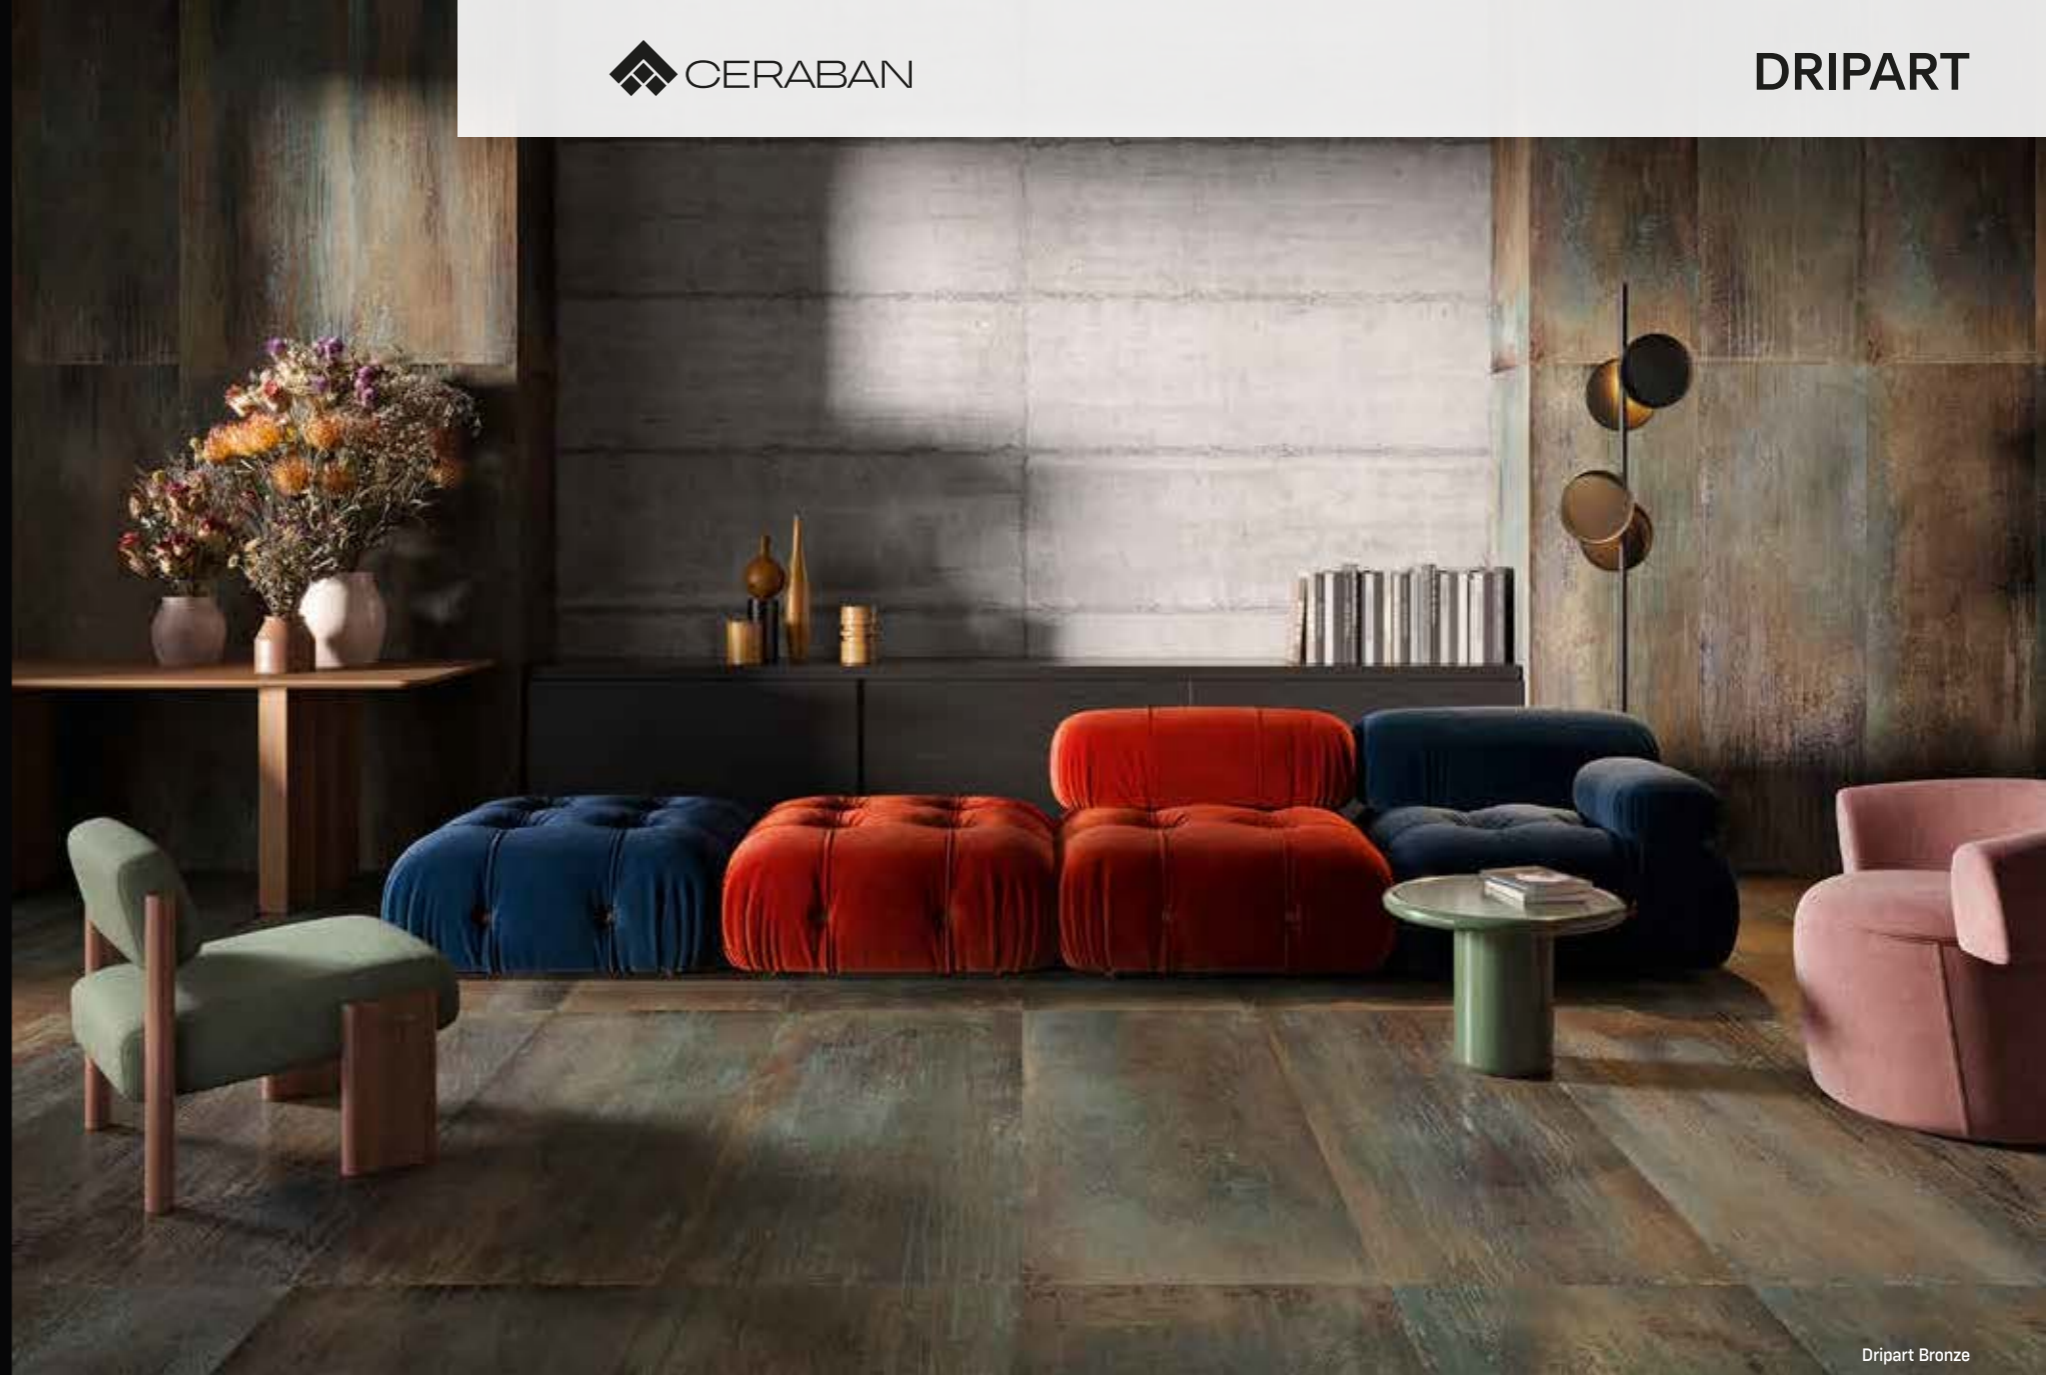

Dripart Bronze

Dripart Titanium + Drip Rose Dark

Dripart Copper

Dripart Iron

Dlažba Woodfeel Concept Roble • 75×75 P0004024

Dlažba Woodfeel Concept Siena • 75×75 P0004023

Dlažba Woodfeel Siena • 20×120

P0002483