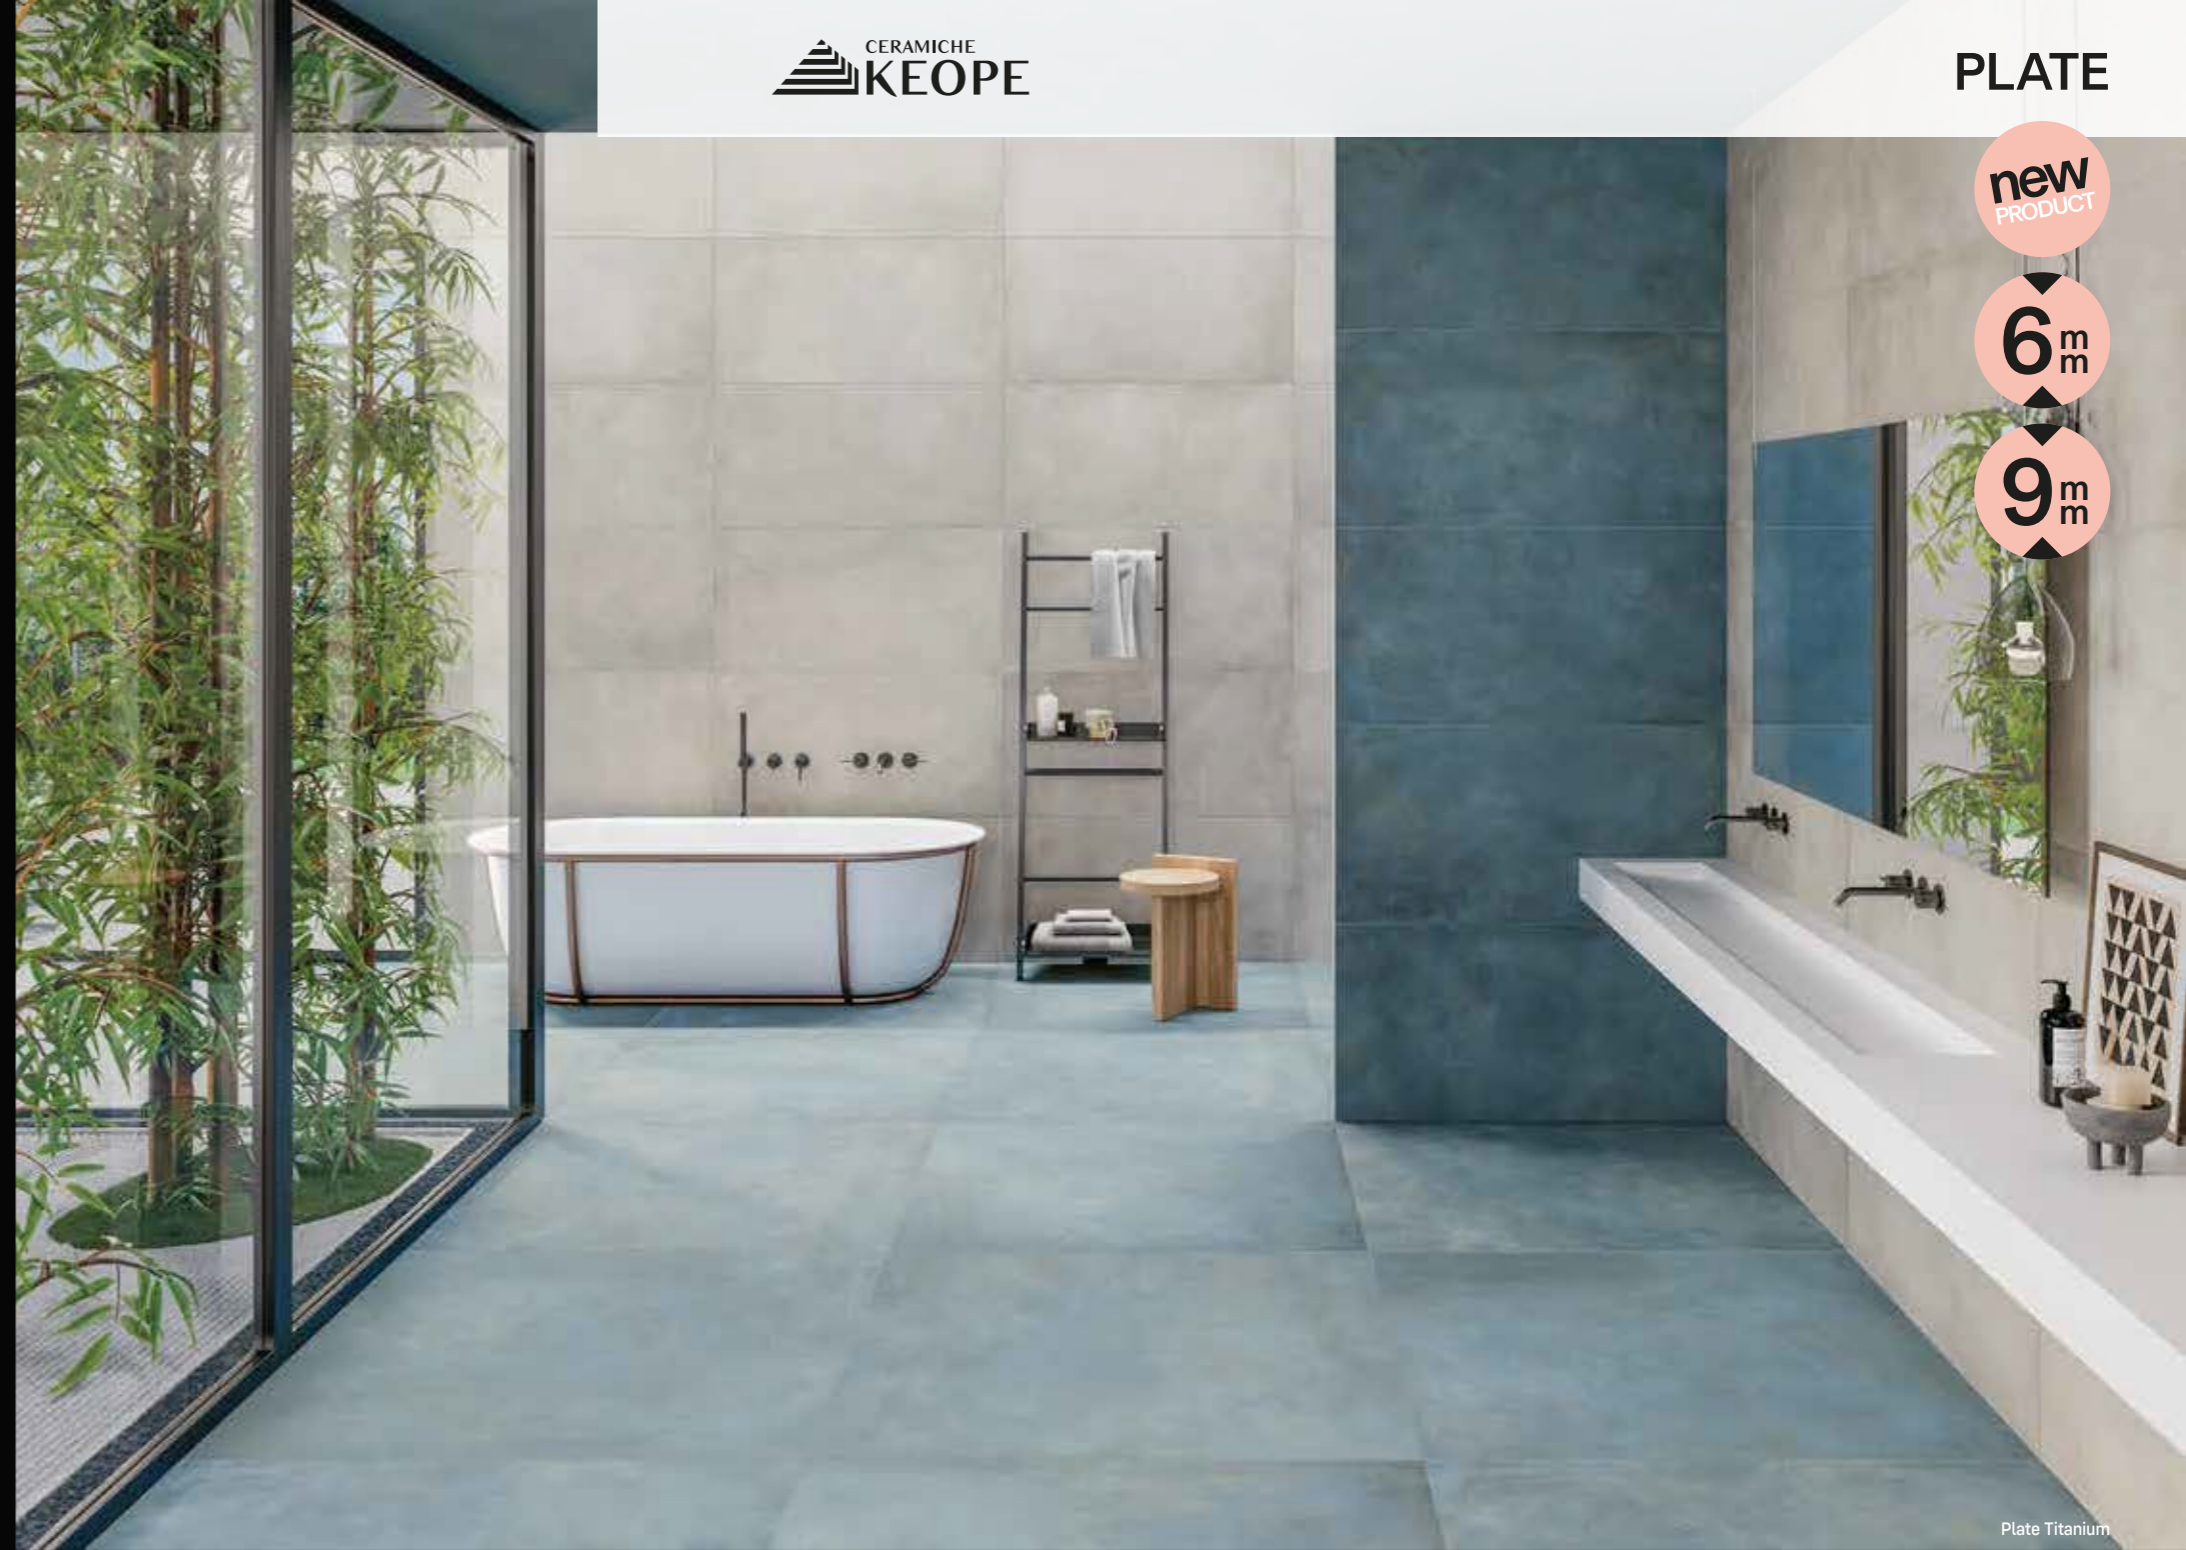

Plate Silver

Plate Zinc

new
PRODUCT

6
m

9
m