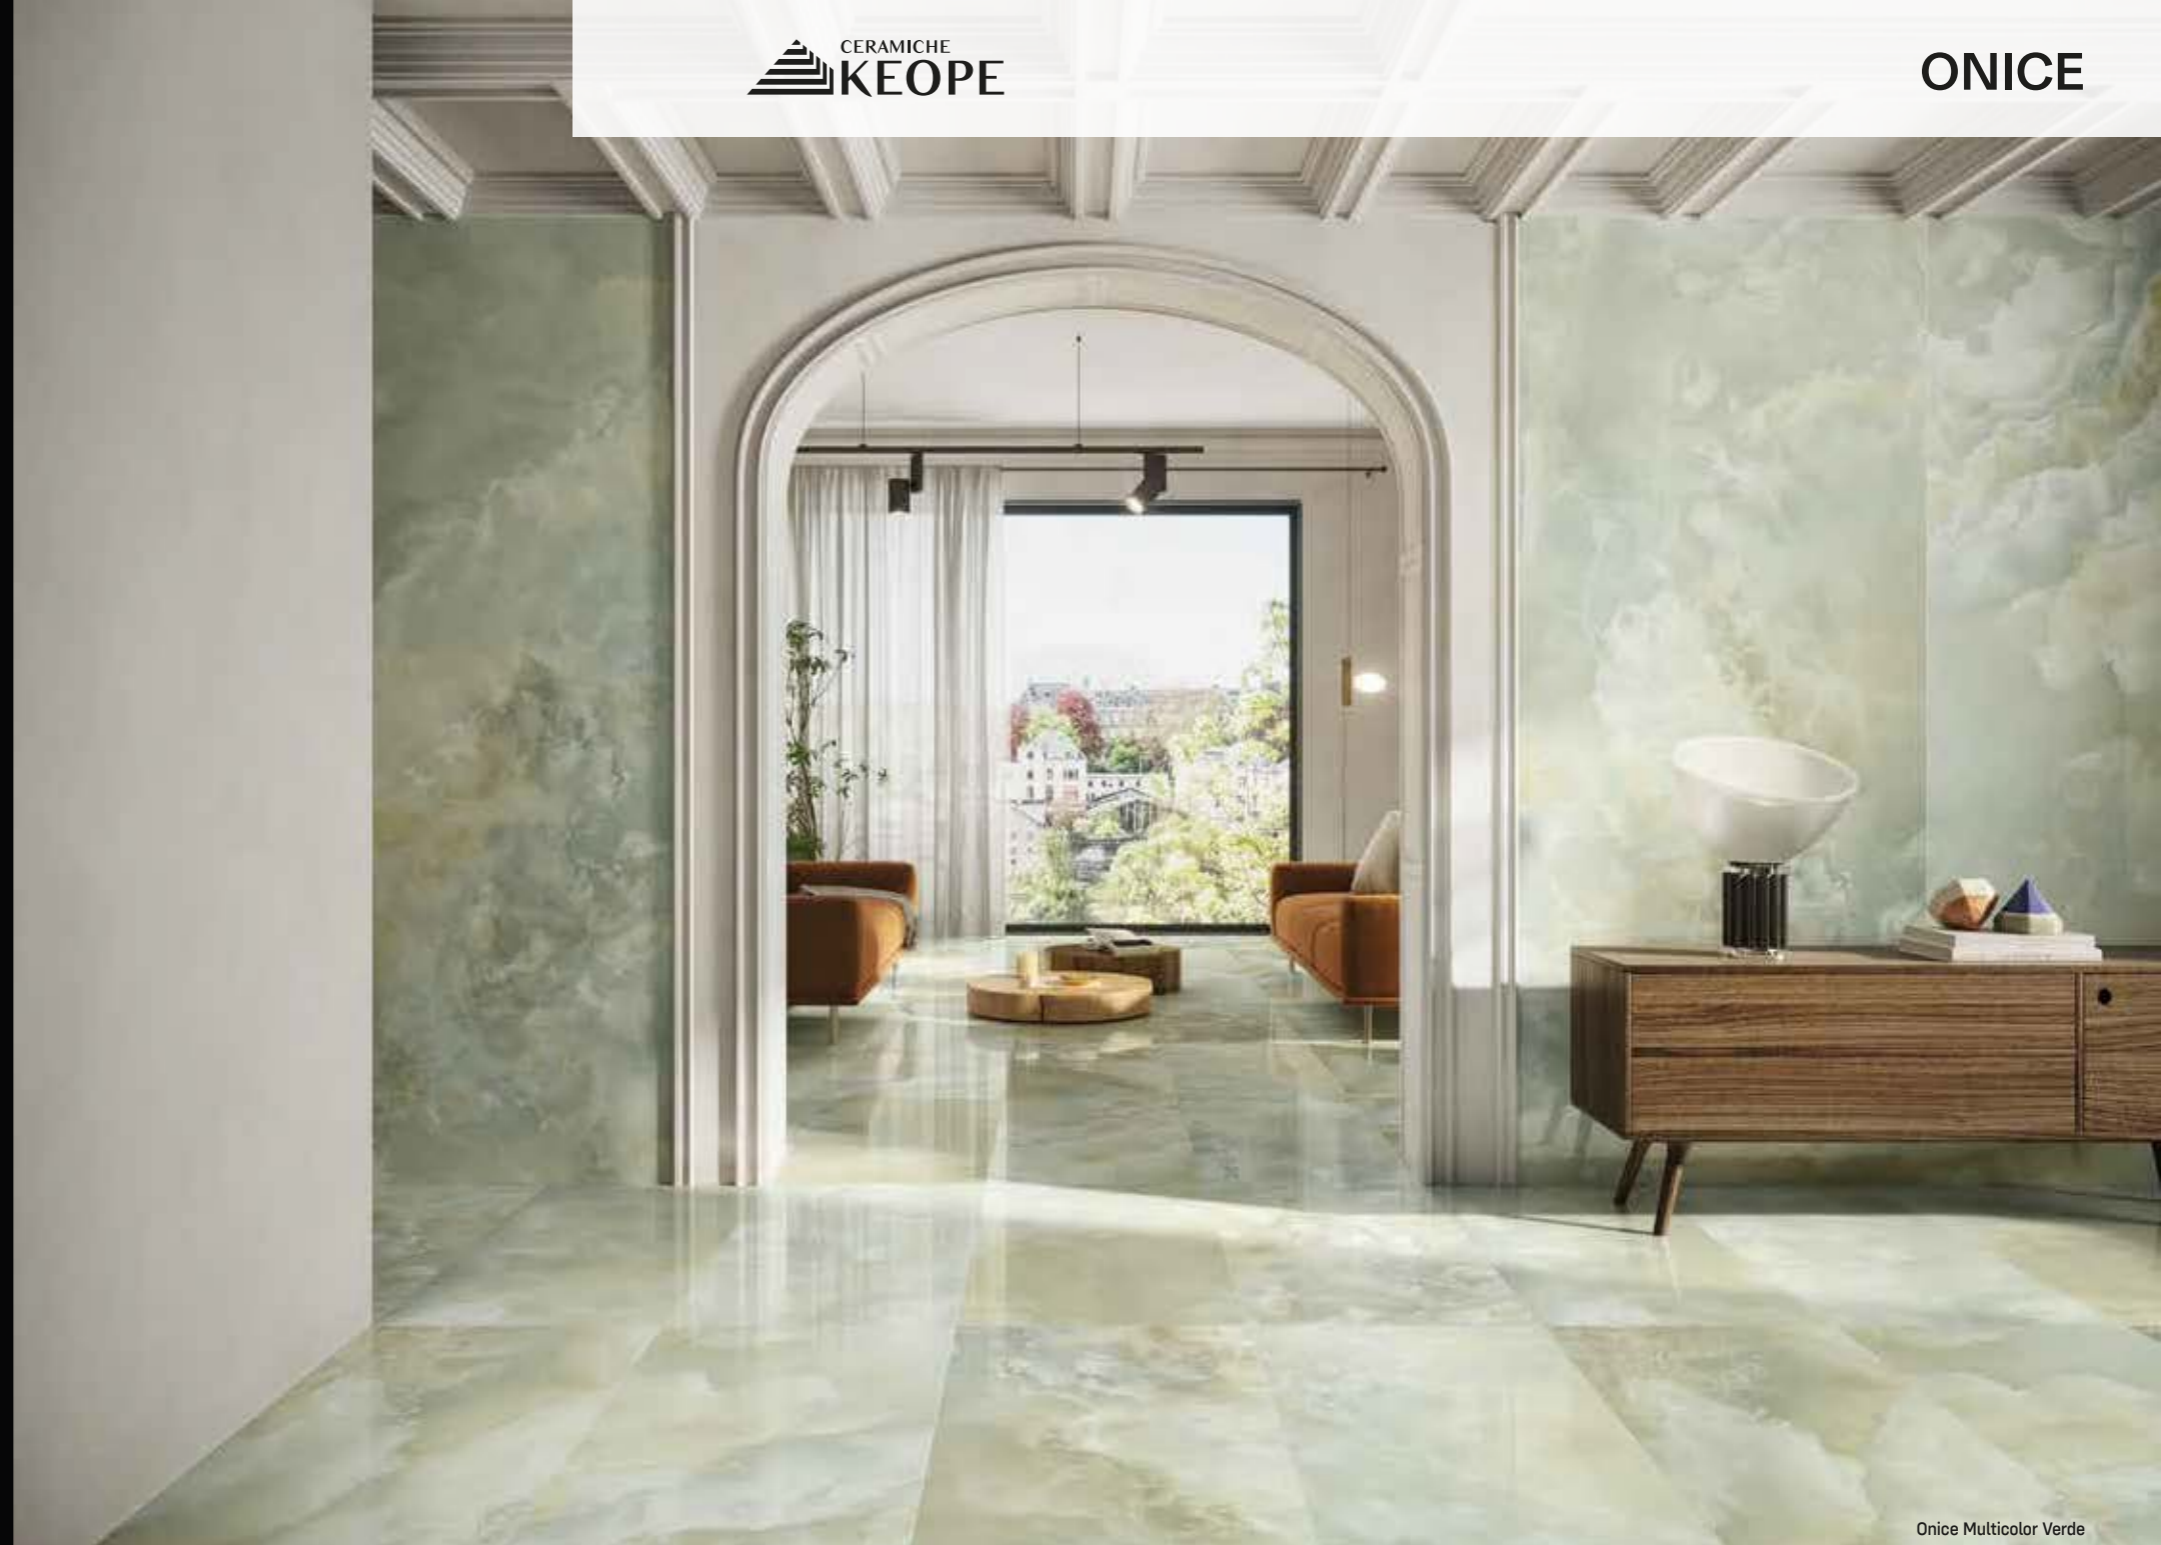

Onice Honey

Onice Pearl