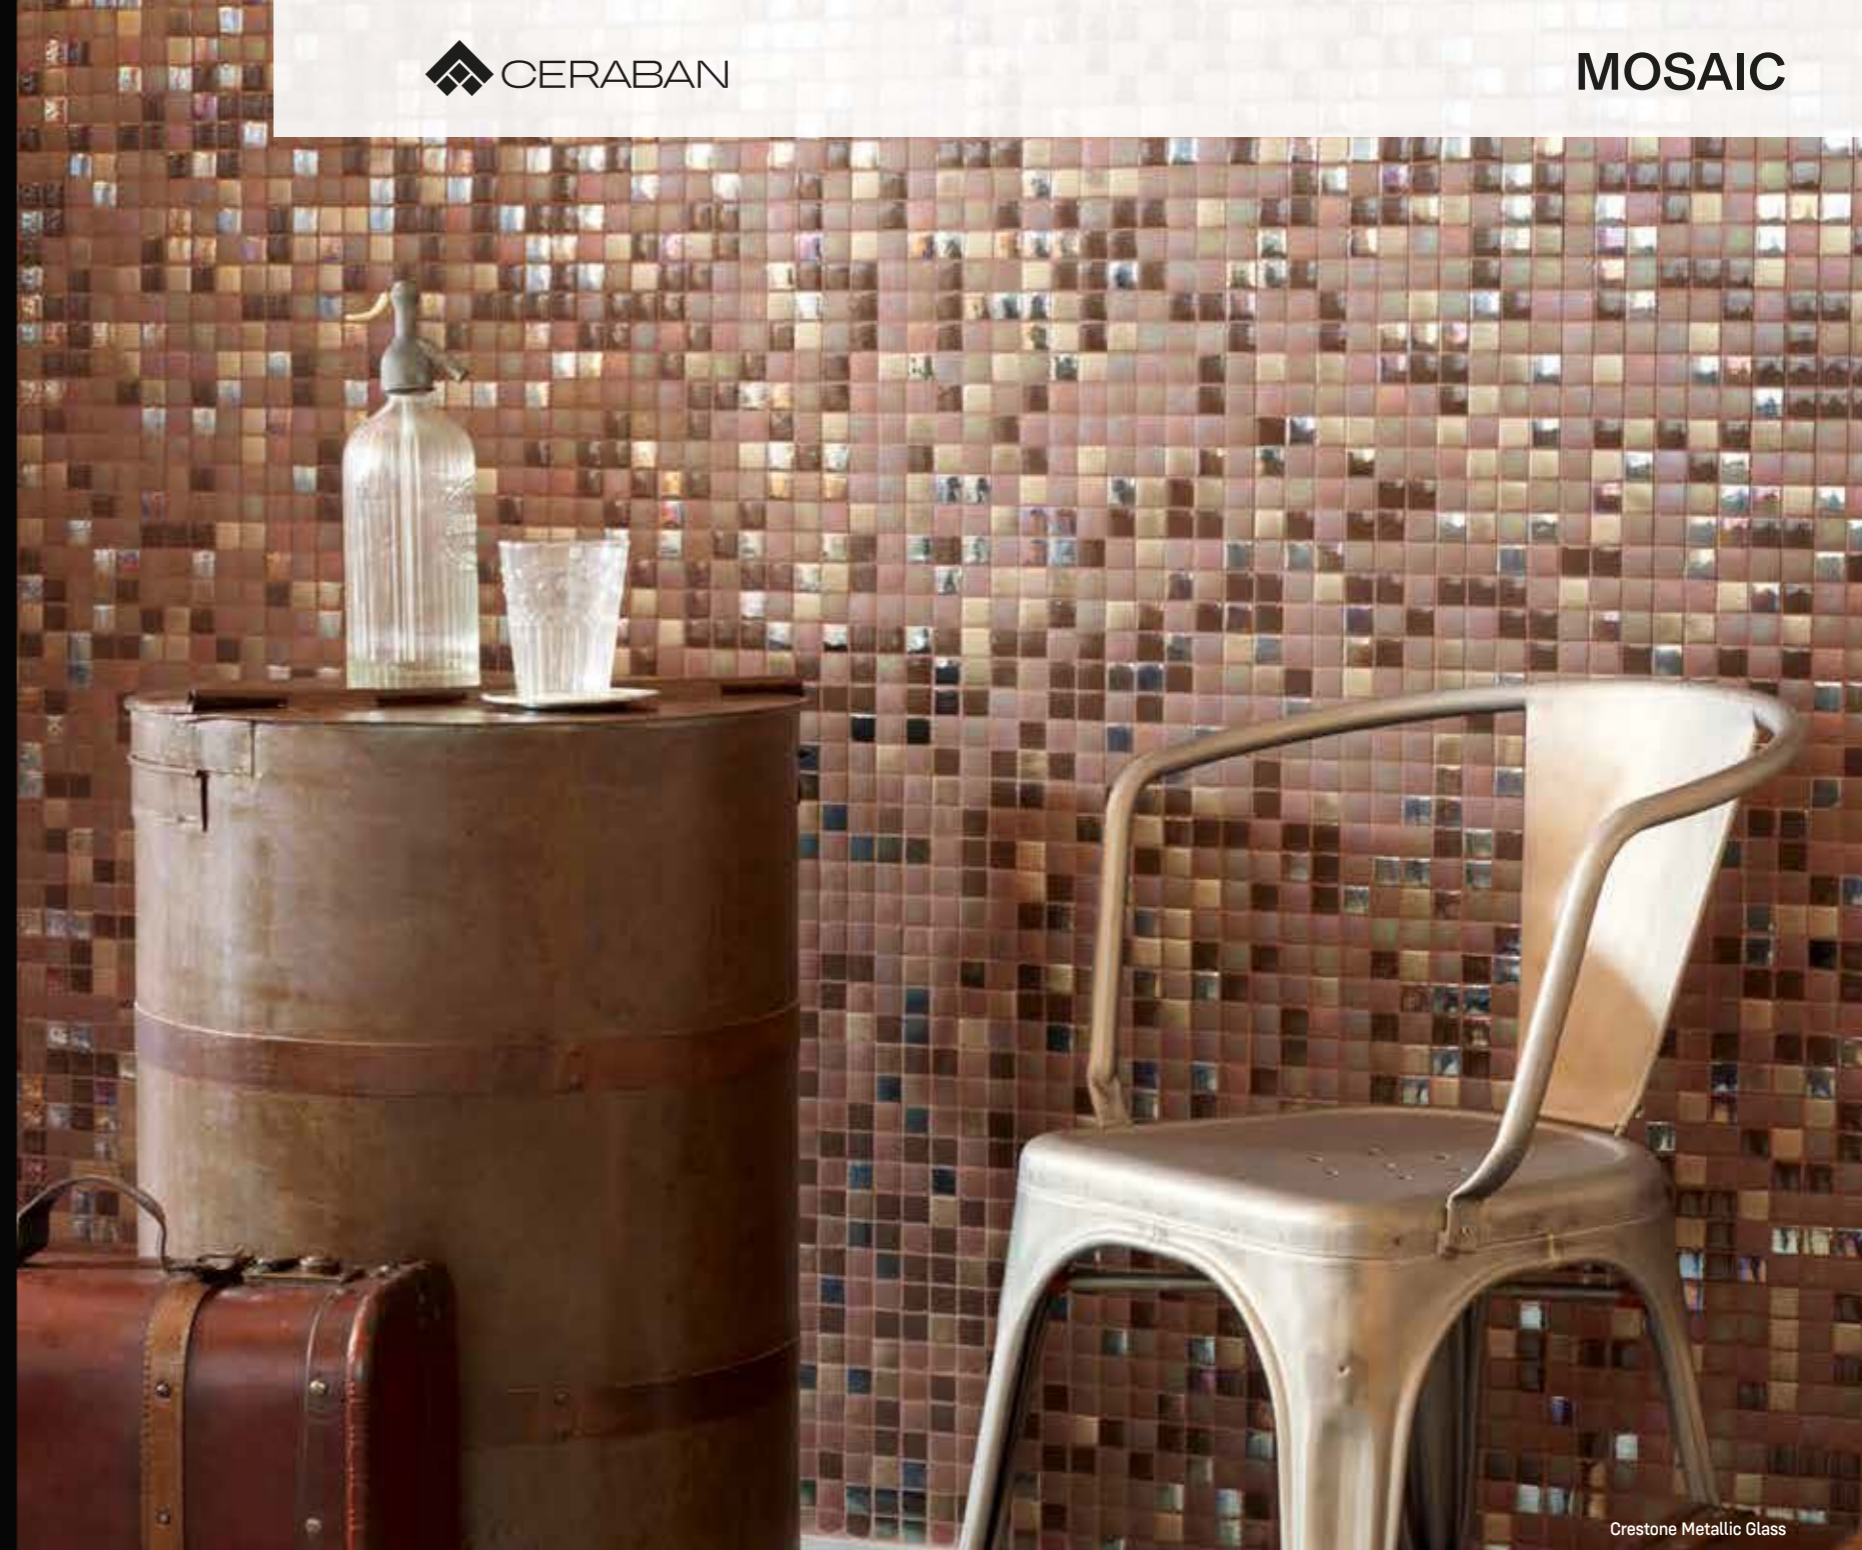

Silver Metallic Glass

Silver Metallic Glass

Mat

Sat