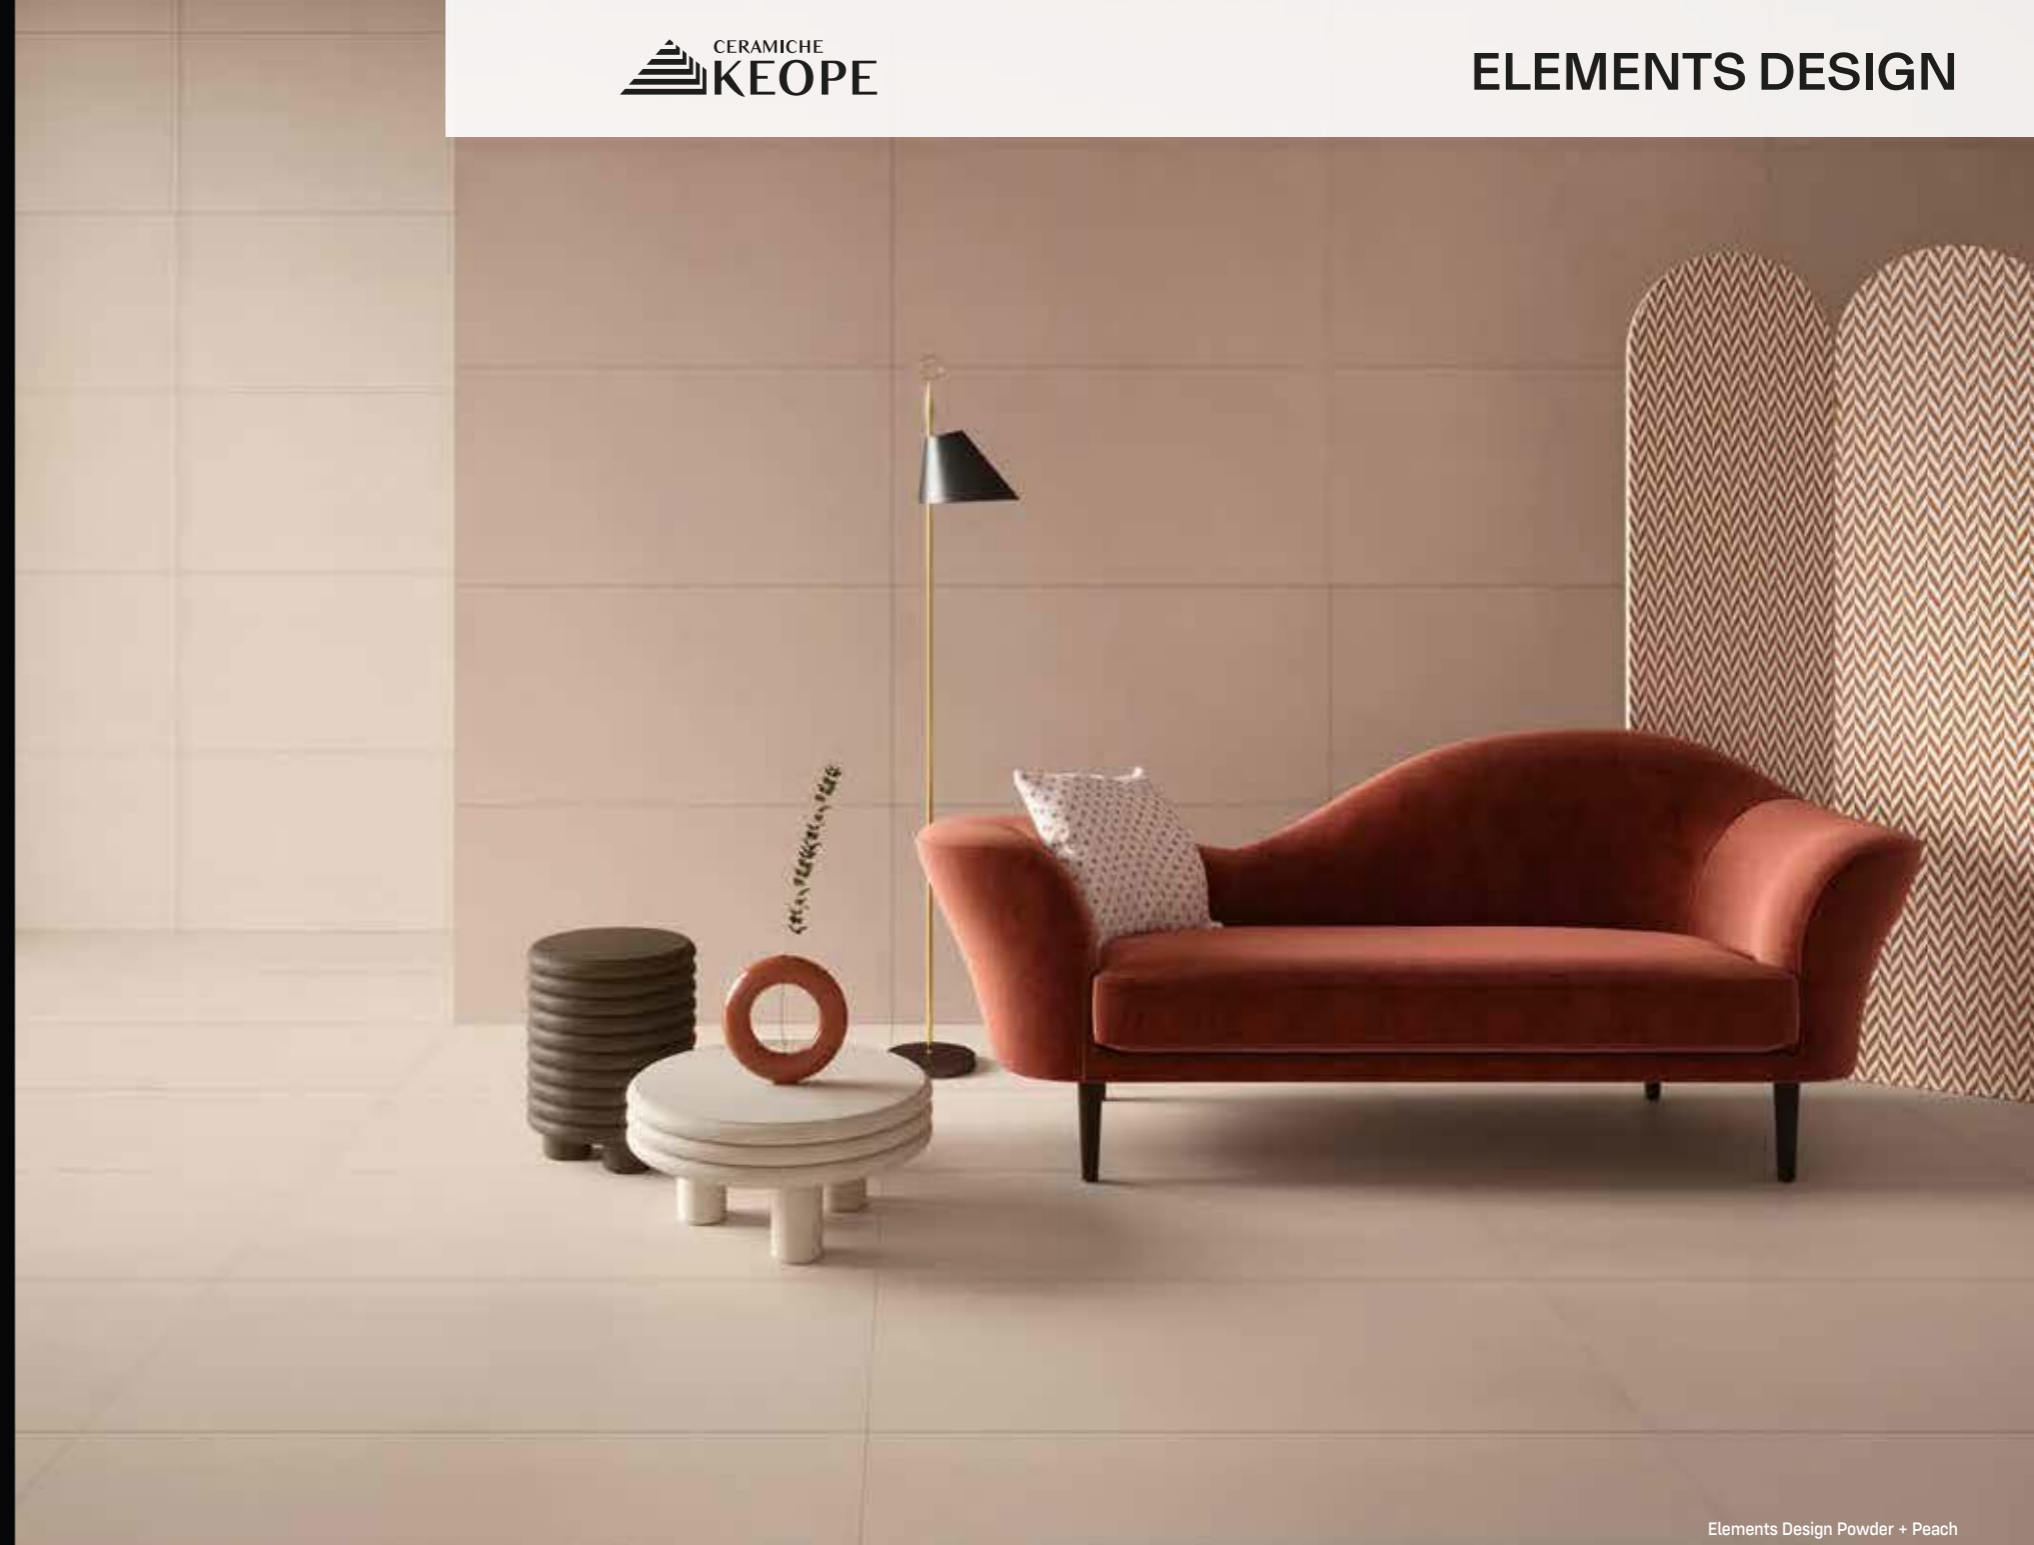

Elements Design Cotto

Elements Design Powder + Peach + Grey