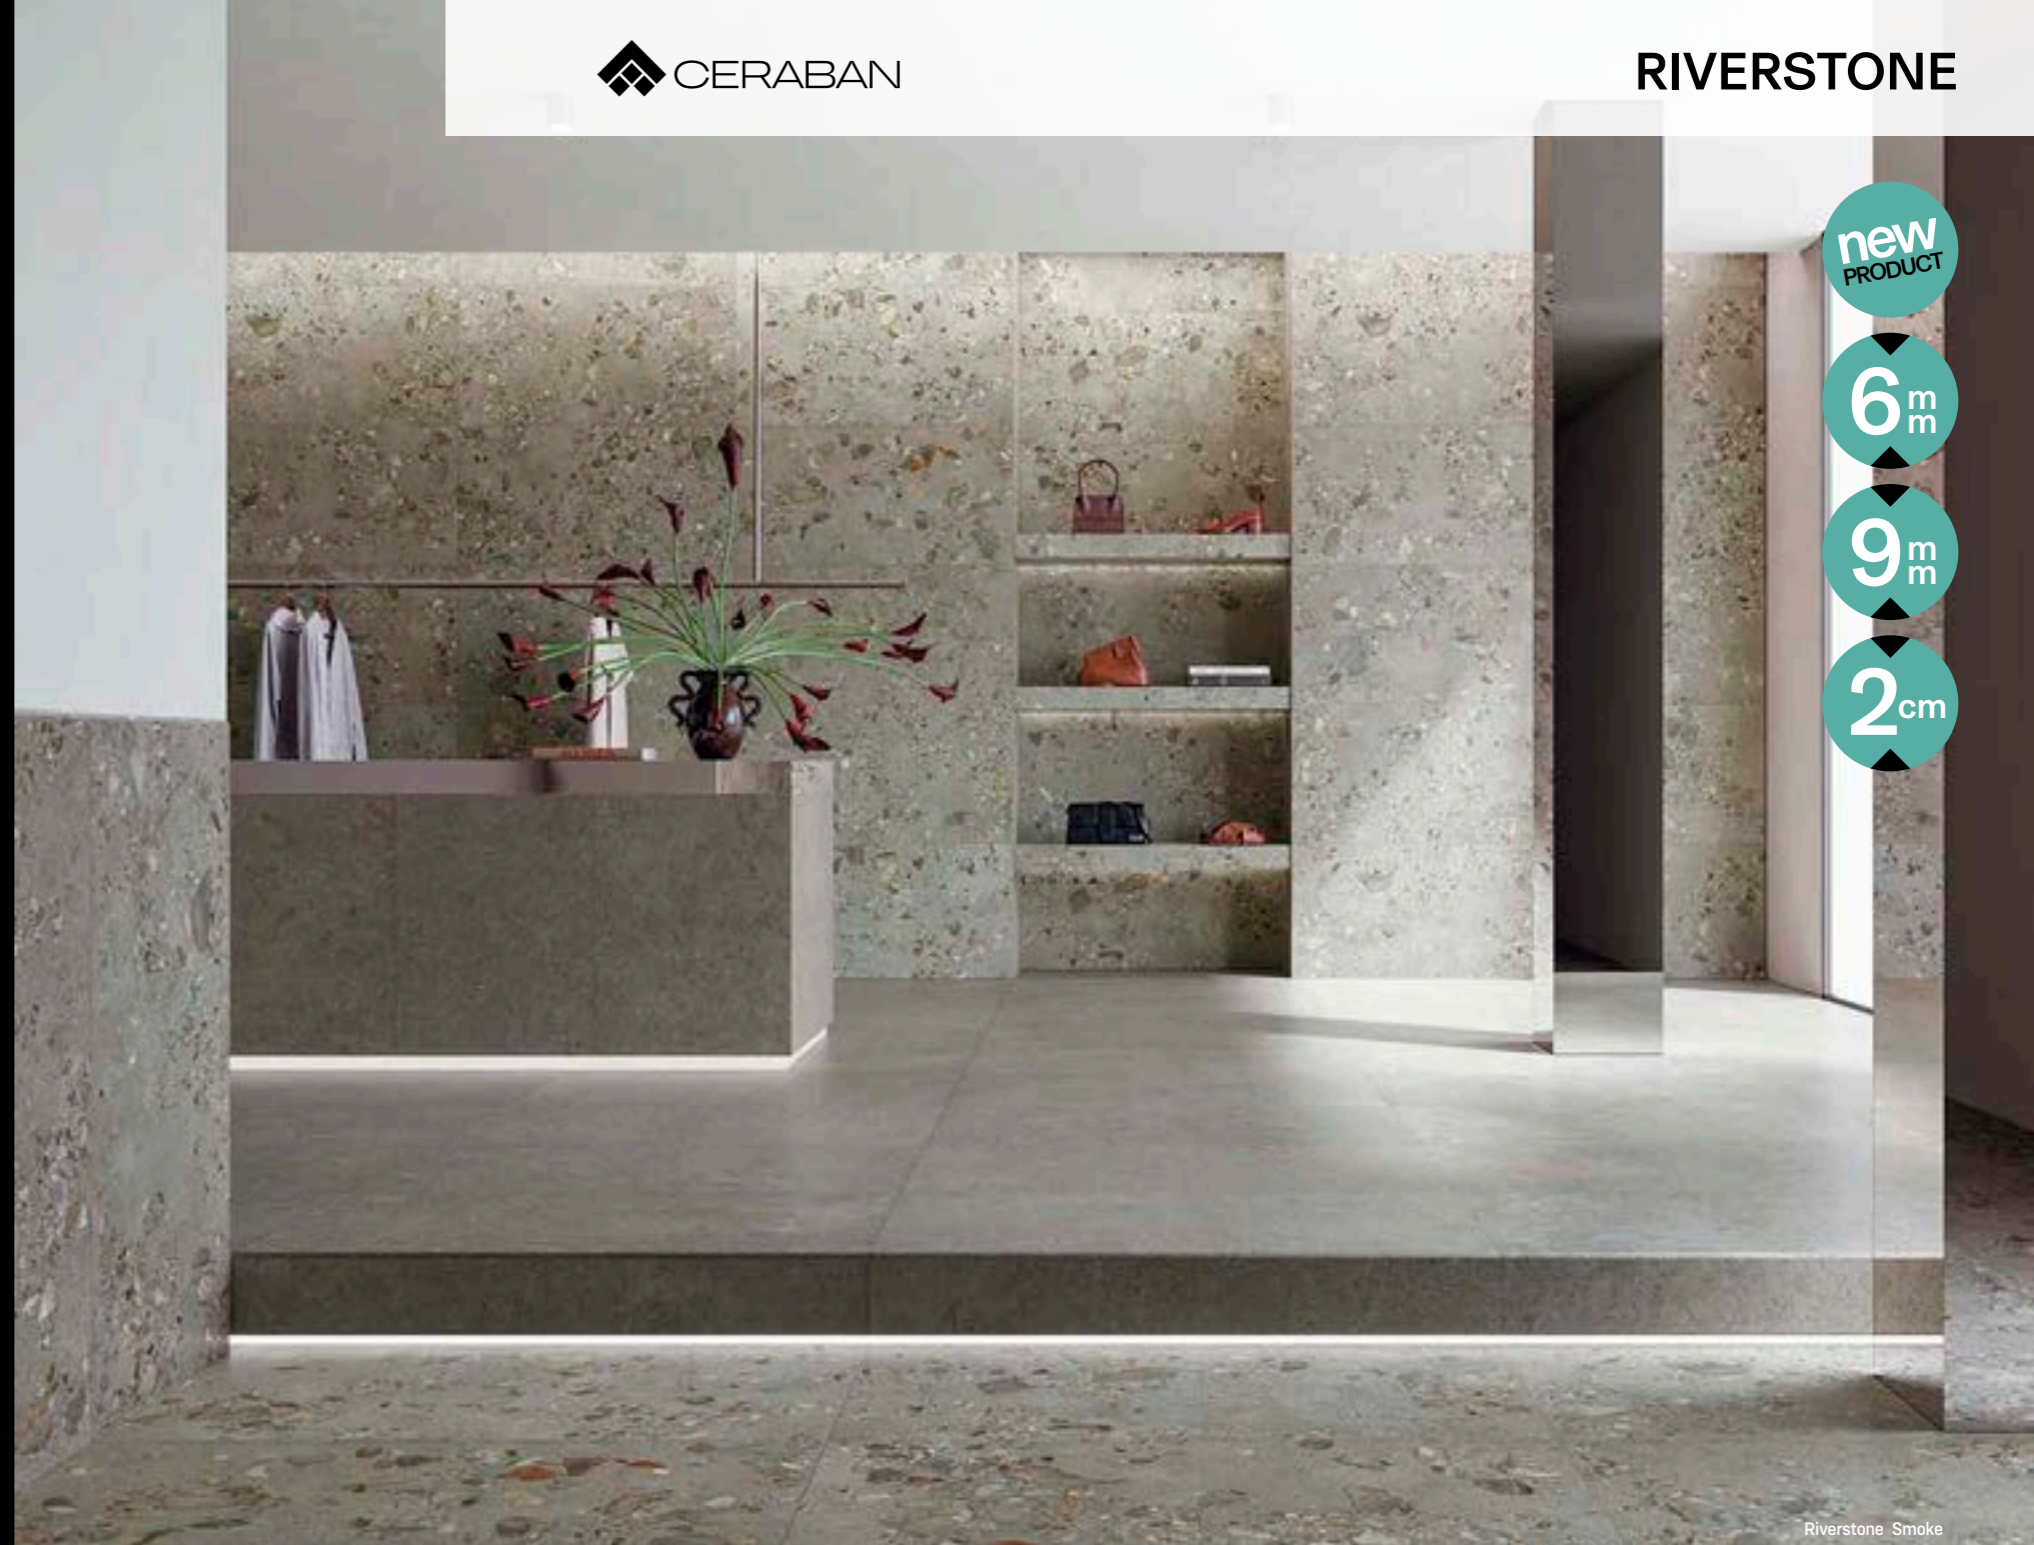

Riverstone Brown

new
PRODUCT

6_m

9_m

2_{cm}

Riverstone Smoke