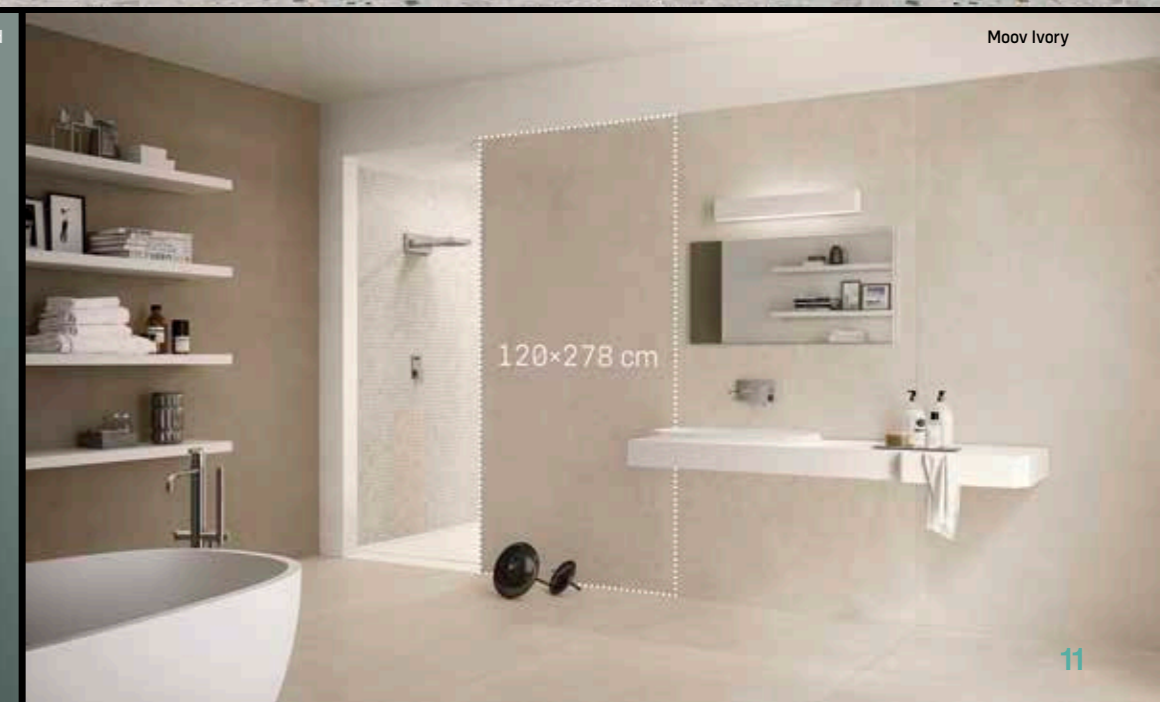

Dolmix Grey