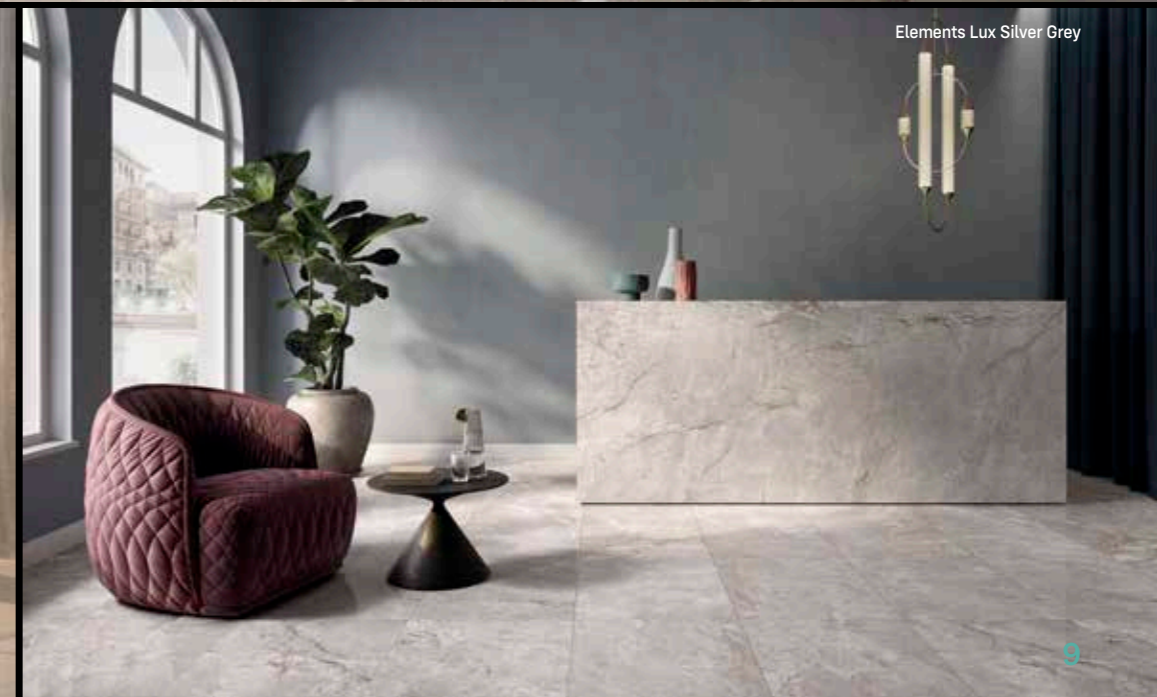

6  
mm

9  
mm

Elements Lux Persian Grey

Elements Lux Calacatta Gold

Elements Lux Silver Grey

Dlažba Brystone Gold Natural • 120×278

DYA2

Dlažba Brystone Ivory Natural • 120×278