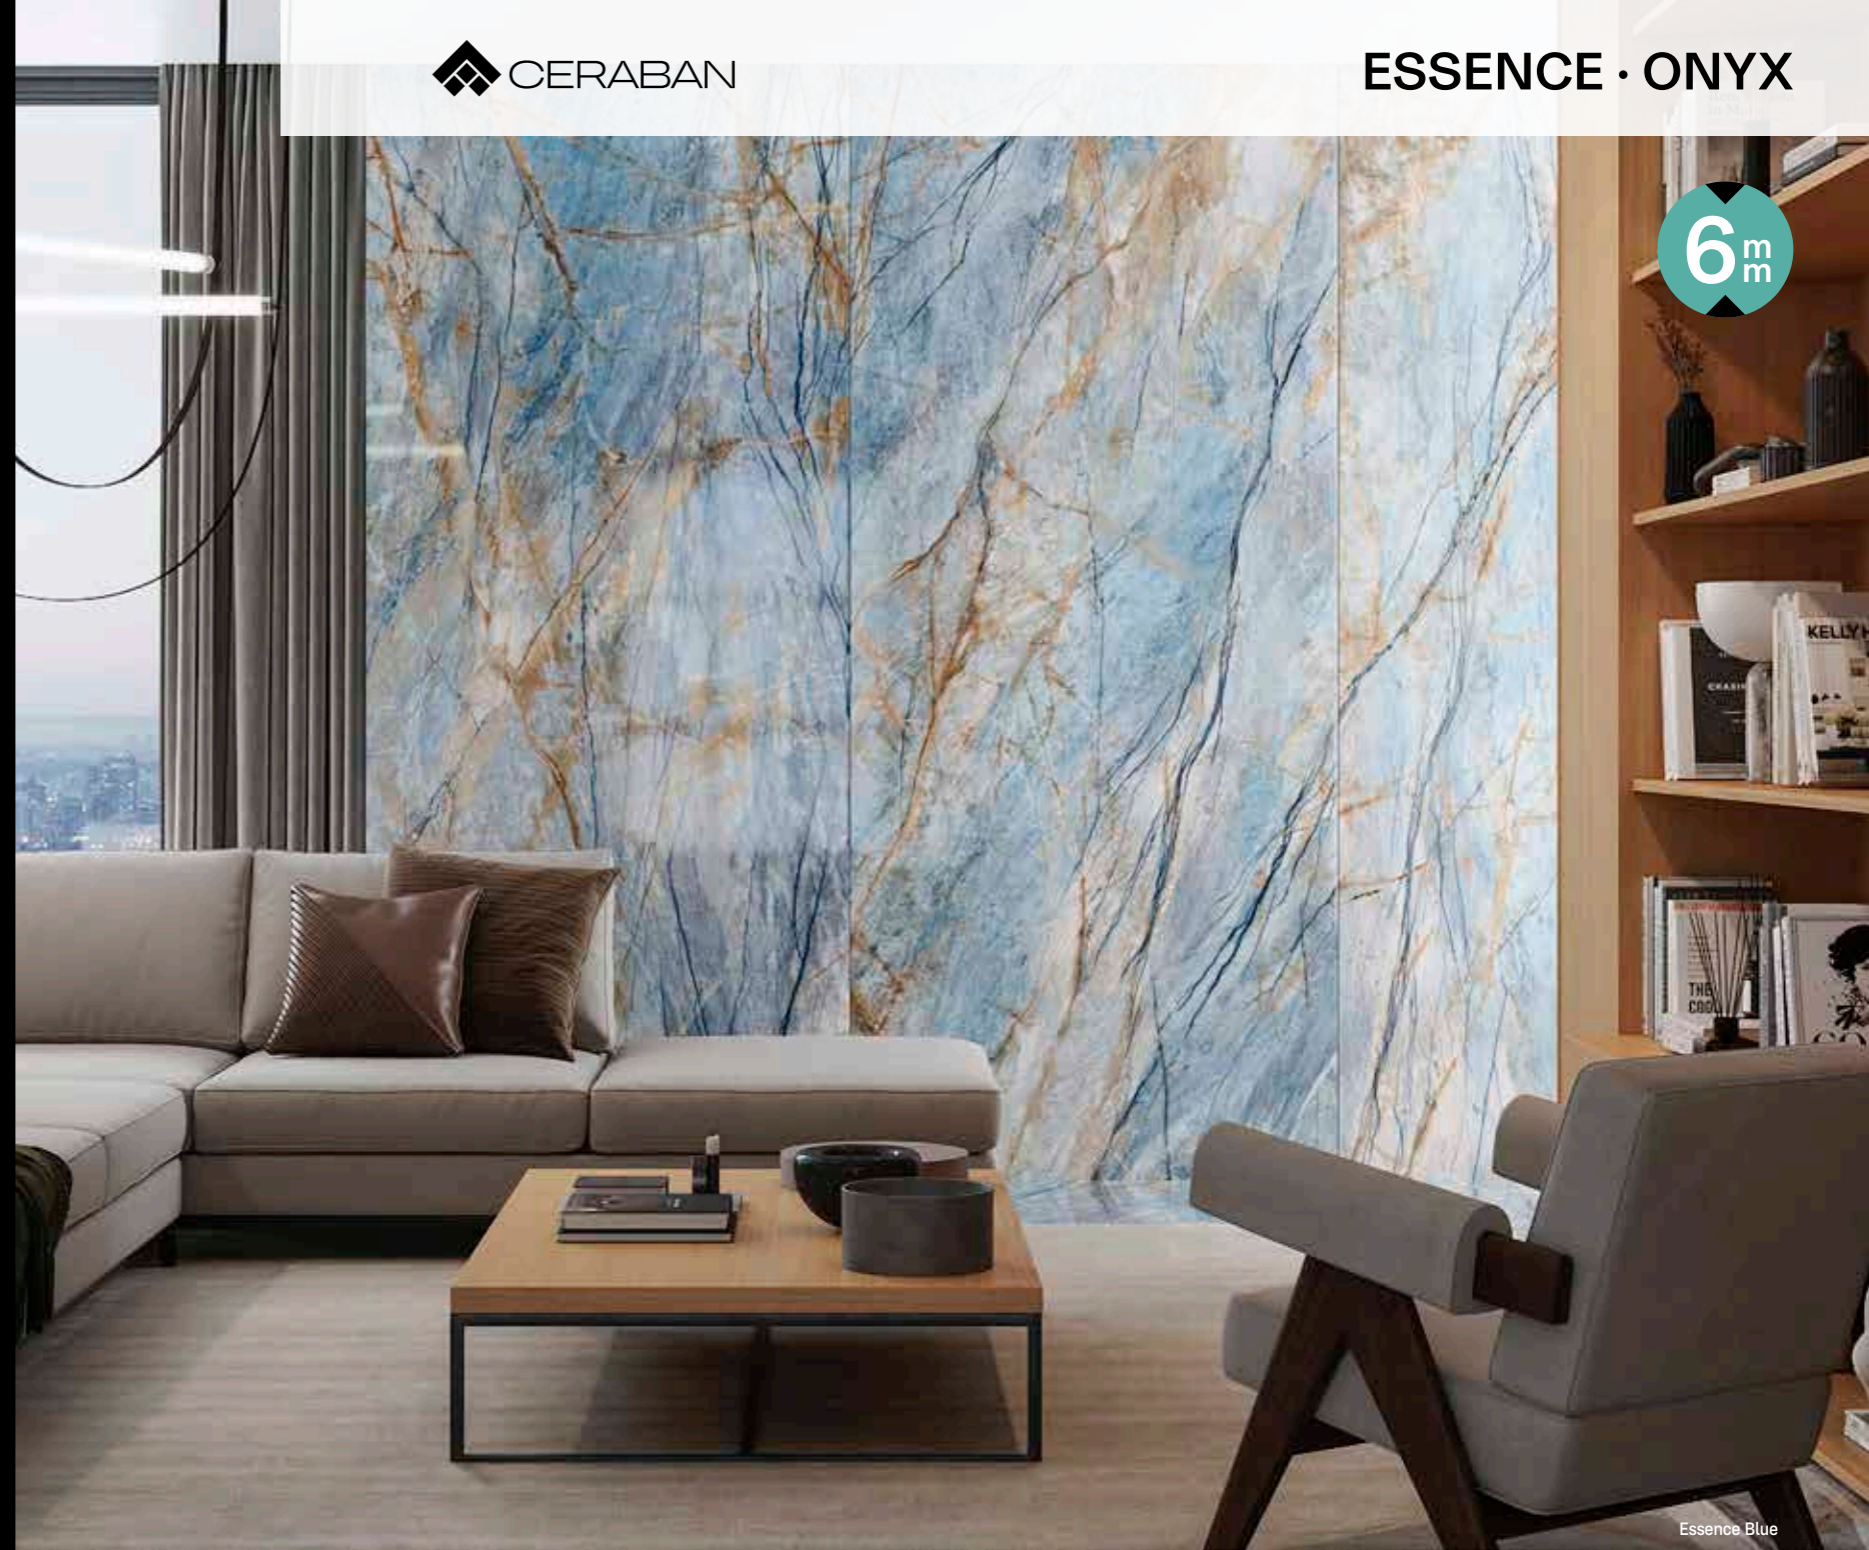

Onyx Gold

Onyx Gold

6m