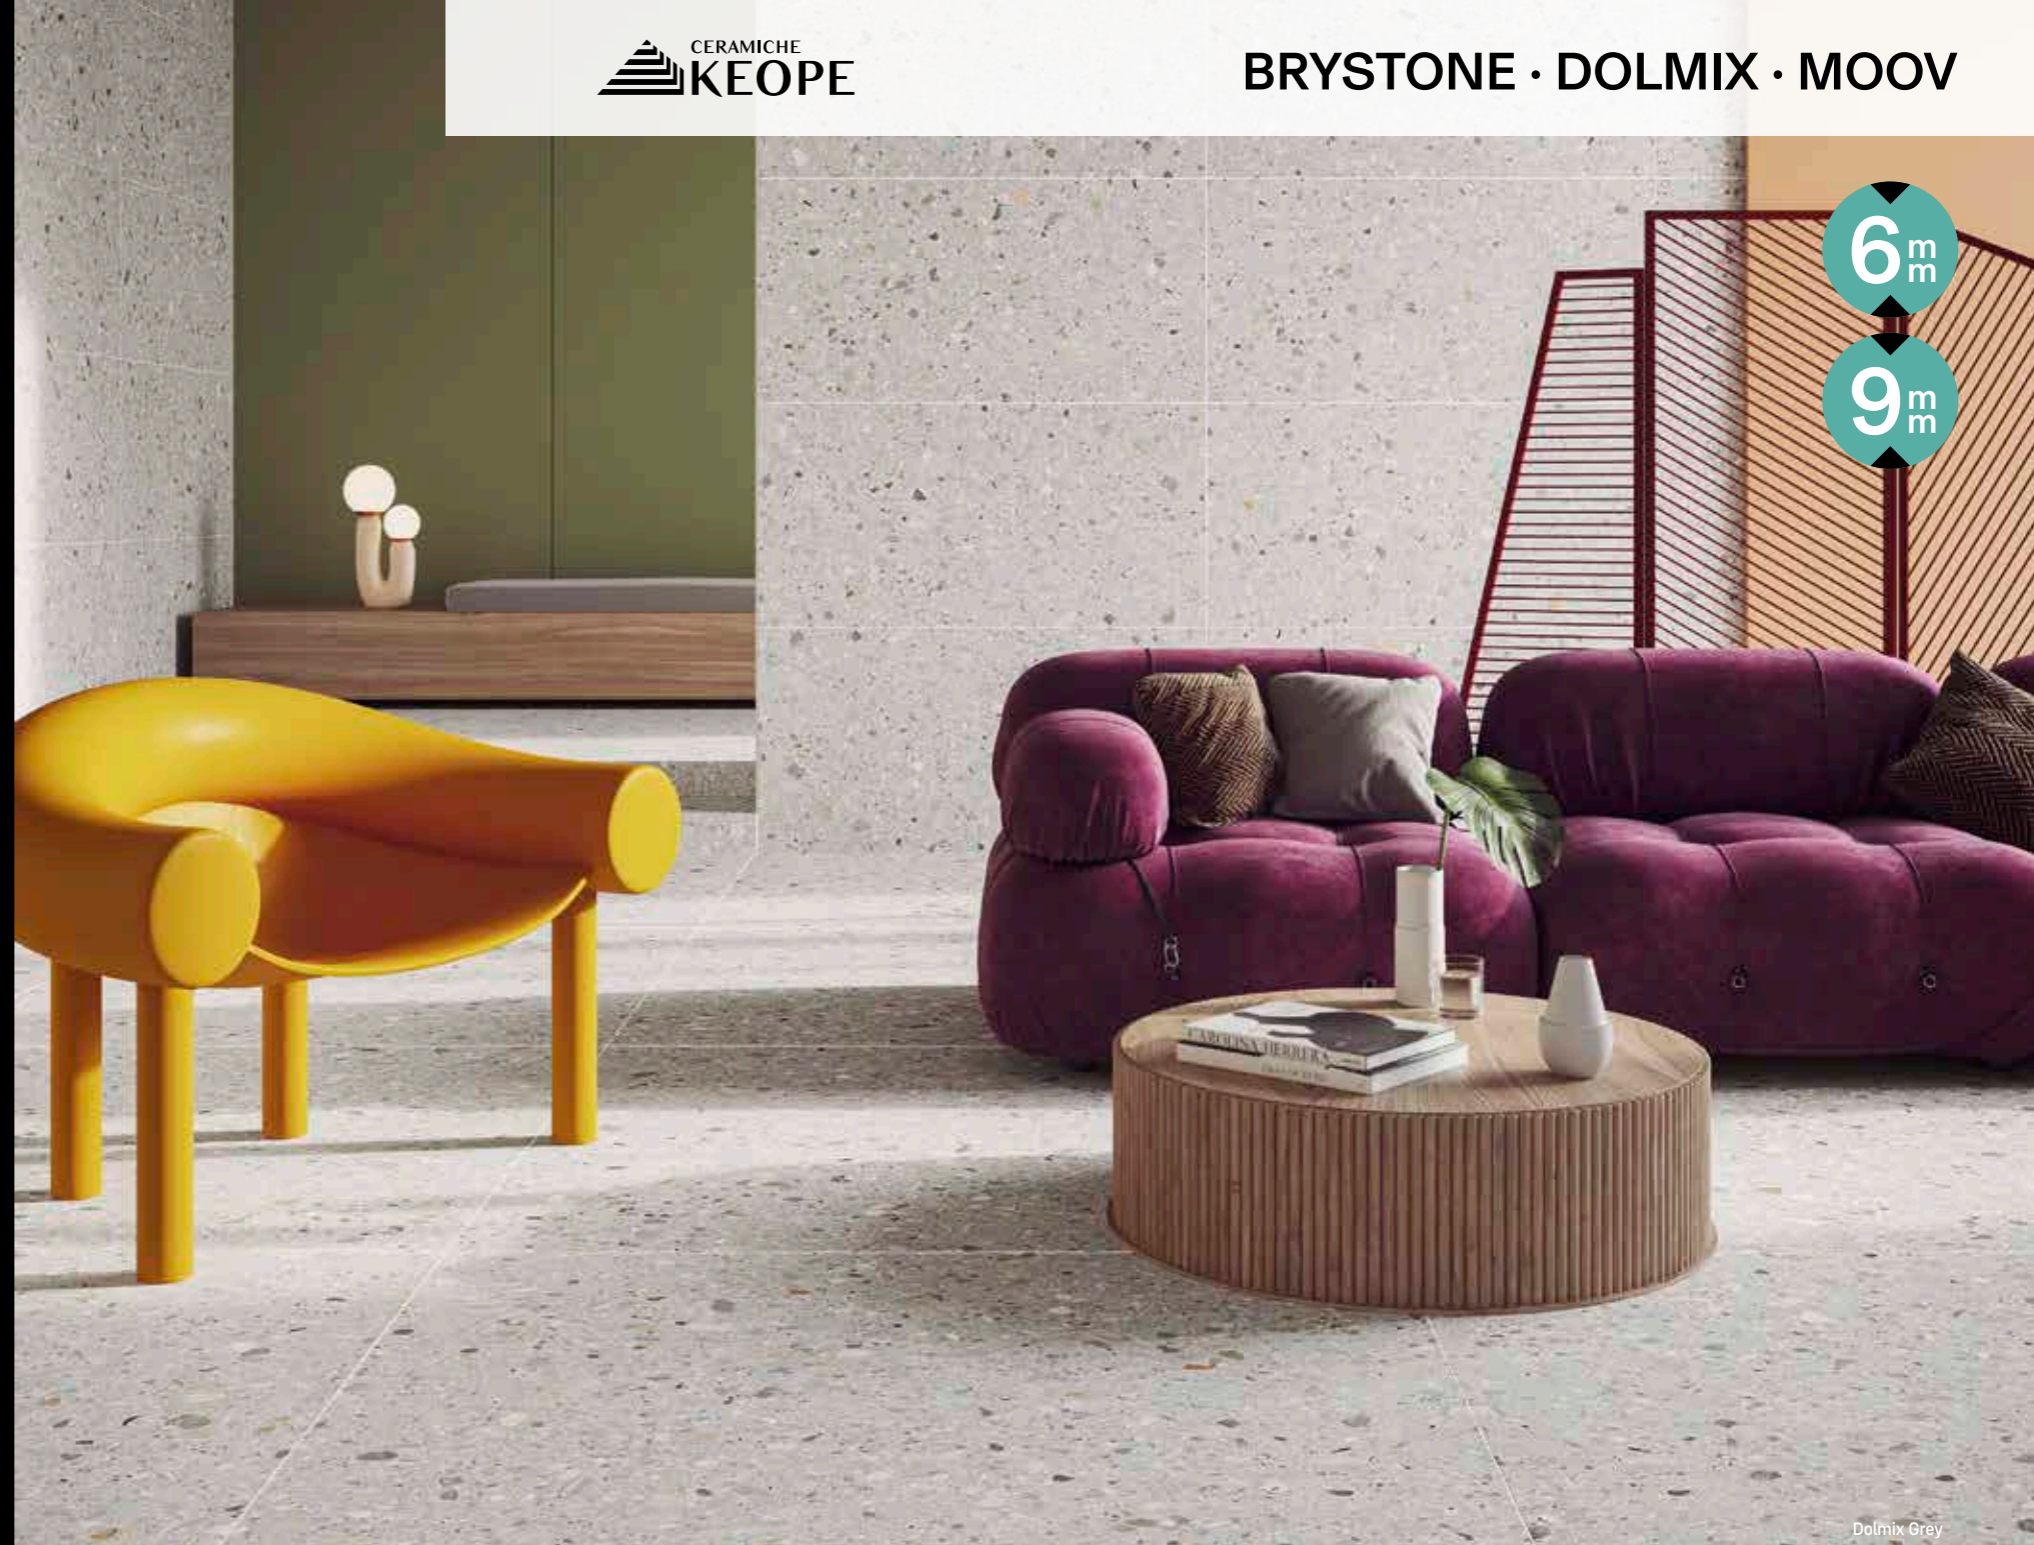

Brystone Gold

6 mm
9 mm

Moov Ivory