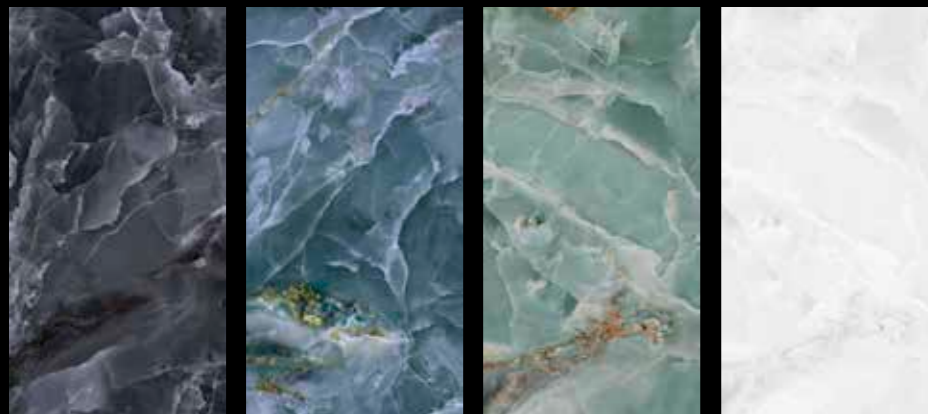

Iceberg Midnight

Iceberg Navy

Iceberg Mint

Iceberg White