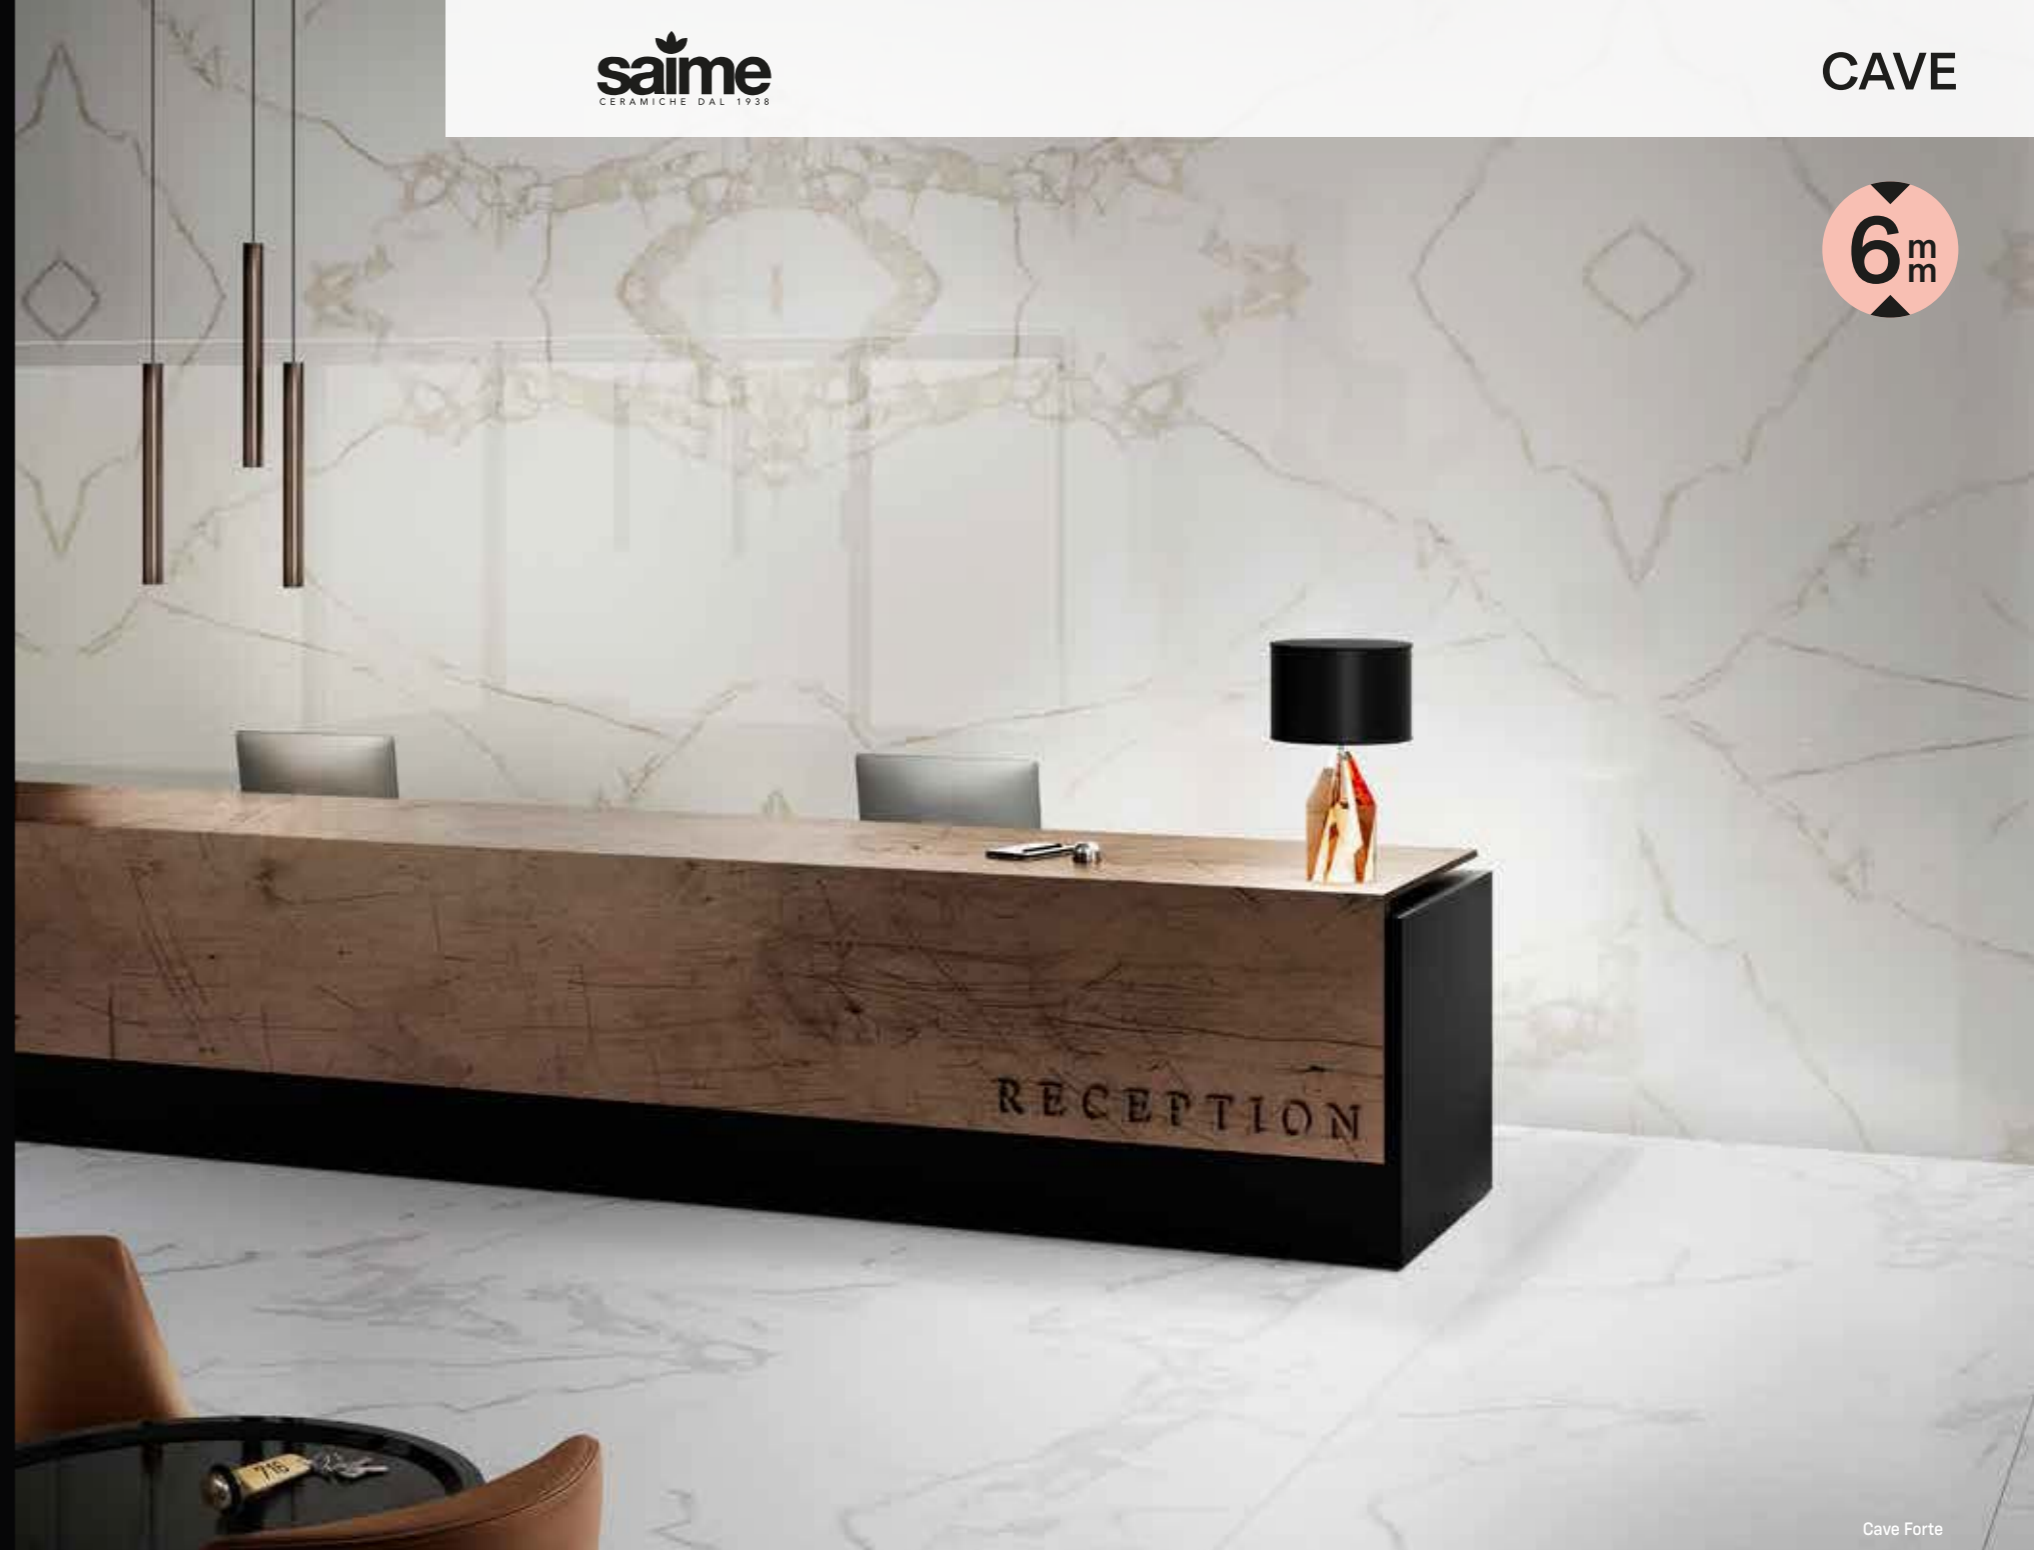

Cave Lasa

Cave Onix Diamond

Cave Grafite

Cave Onix Ice