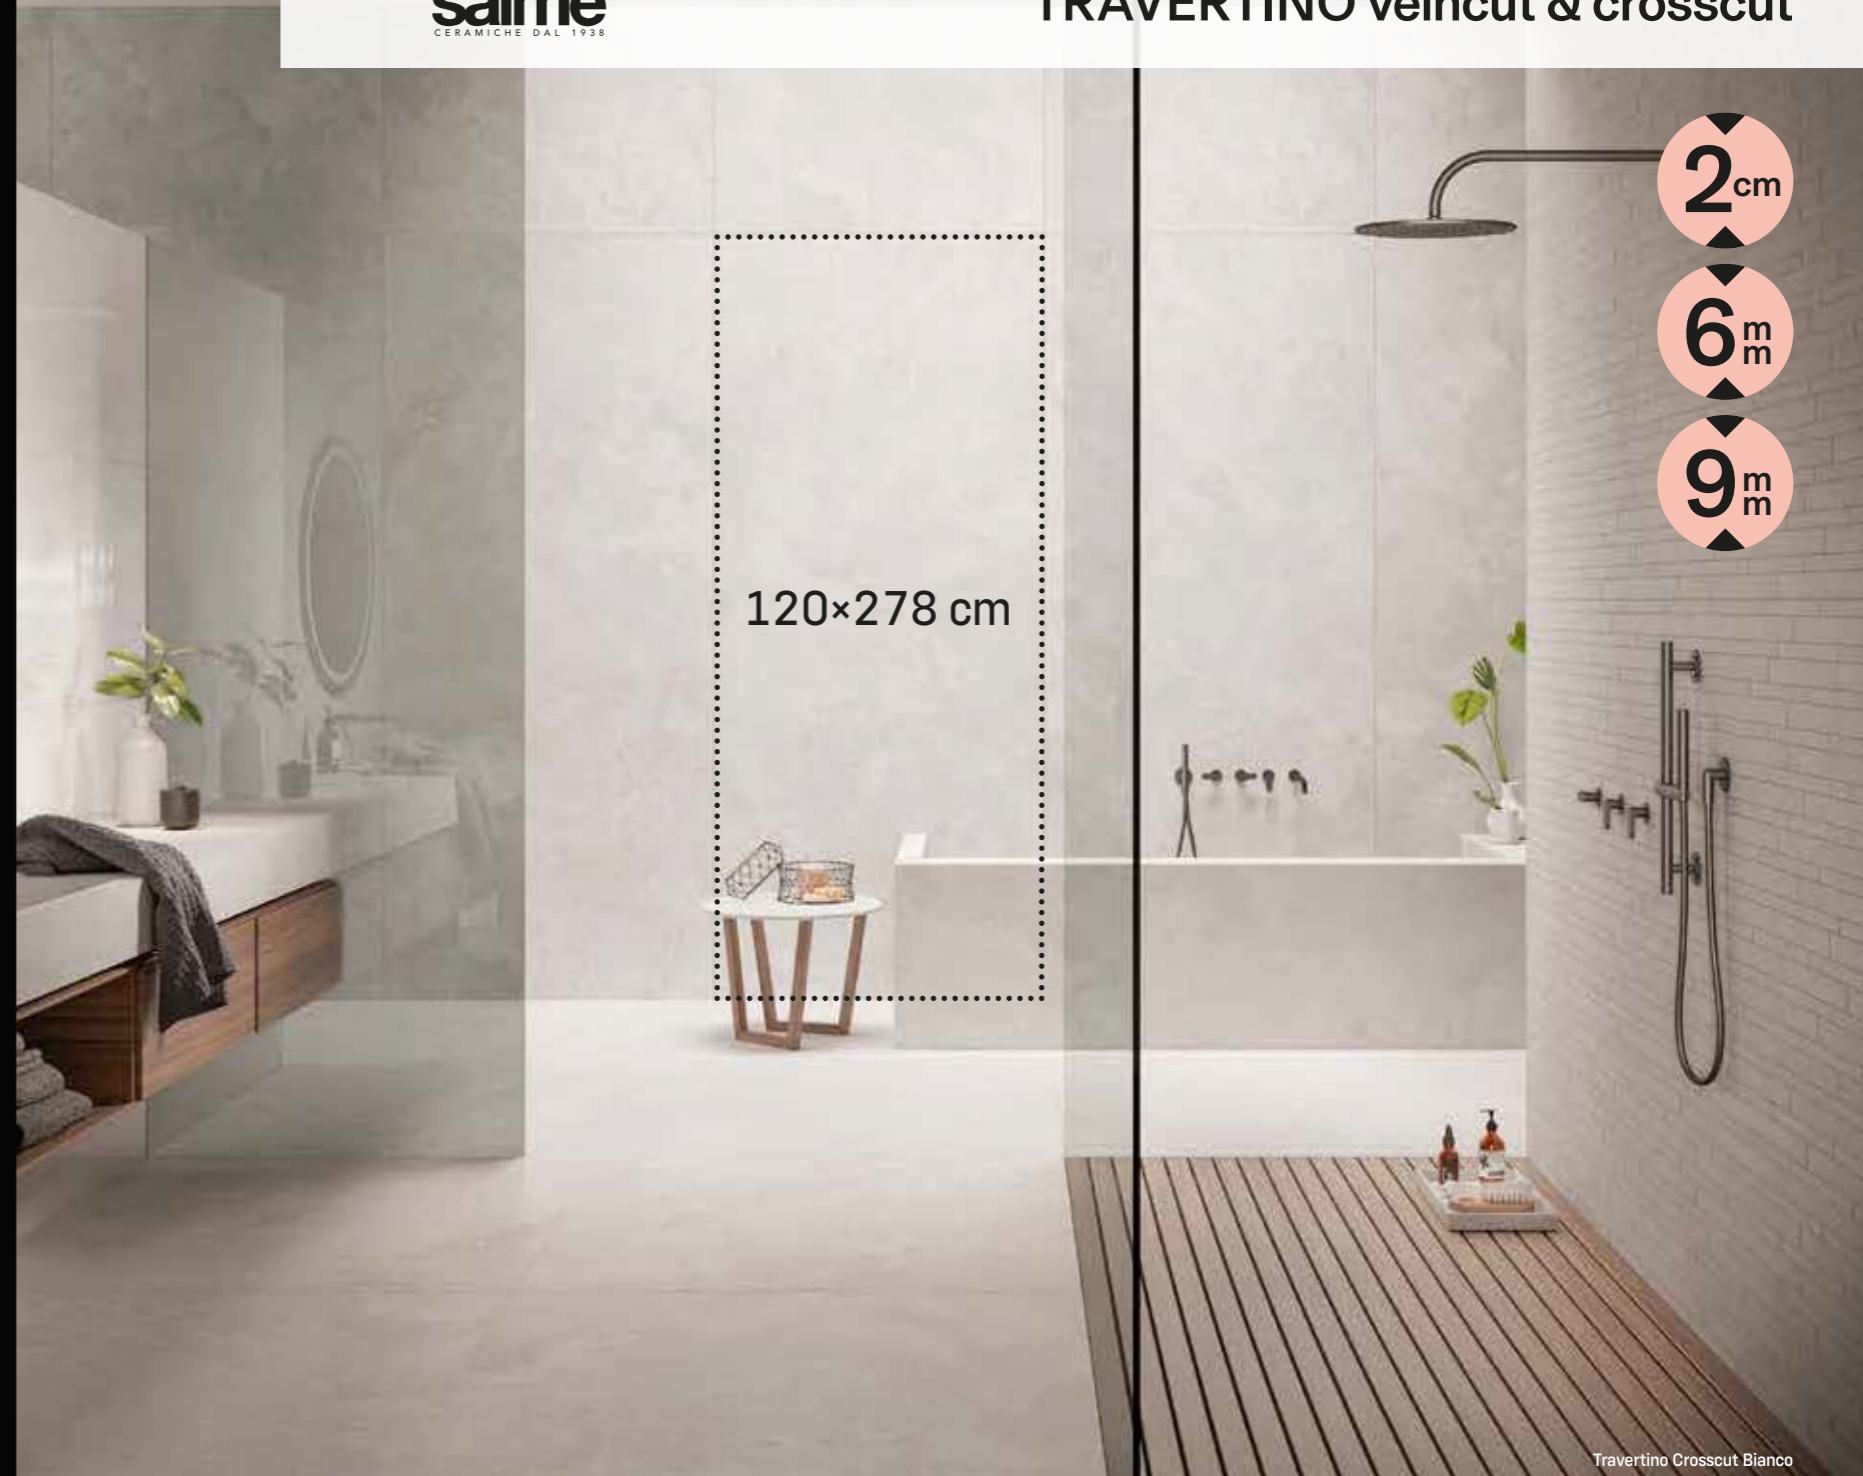

6 mm matt

120x278

9 mm matt/lappato

120x120

60x120

60x60

30x60

2 cm grip

60x120

60x60

formát	tloušťka	m²/box	m²/paleta	cena bez DPH		obal
				mat	lesk	
120x278	6 mm	3,34	66,80	2 890 Kč/m²	•	4 500 Kč
120x120	9 mm	1,44	43,20	1 790 Kč/m²	2 290 Kč/m²	
60x120	9 mm	1,44	51,84	1 290 Kč/m²	1 690 Kč/m²	
60x60	9 mm	1,08	43,20	1 090 Kč/m²	1 490 Kč/m²	
60x60 • 2 cm	20 mm	0,72	23,04	1 690 Kč/m²	•