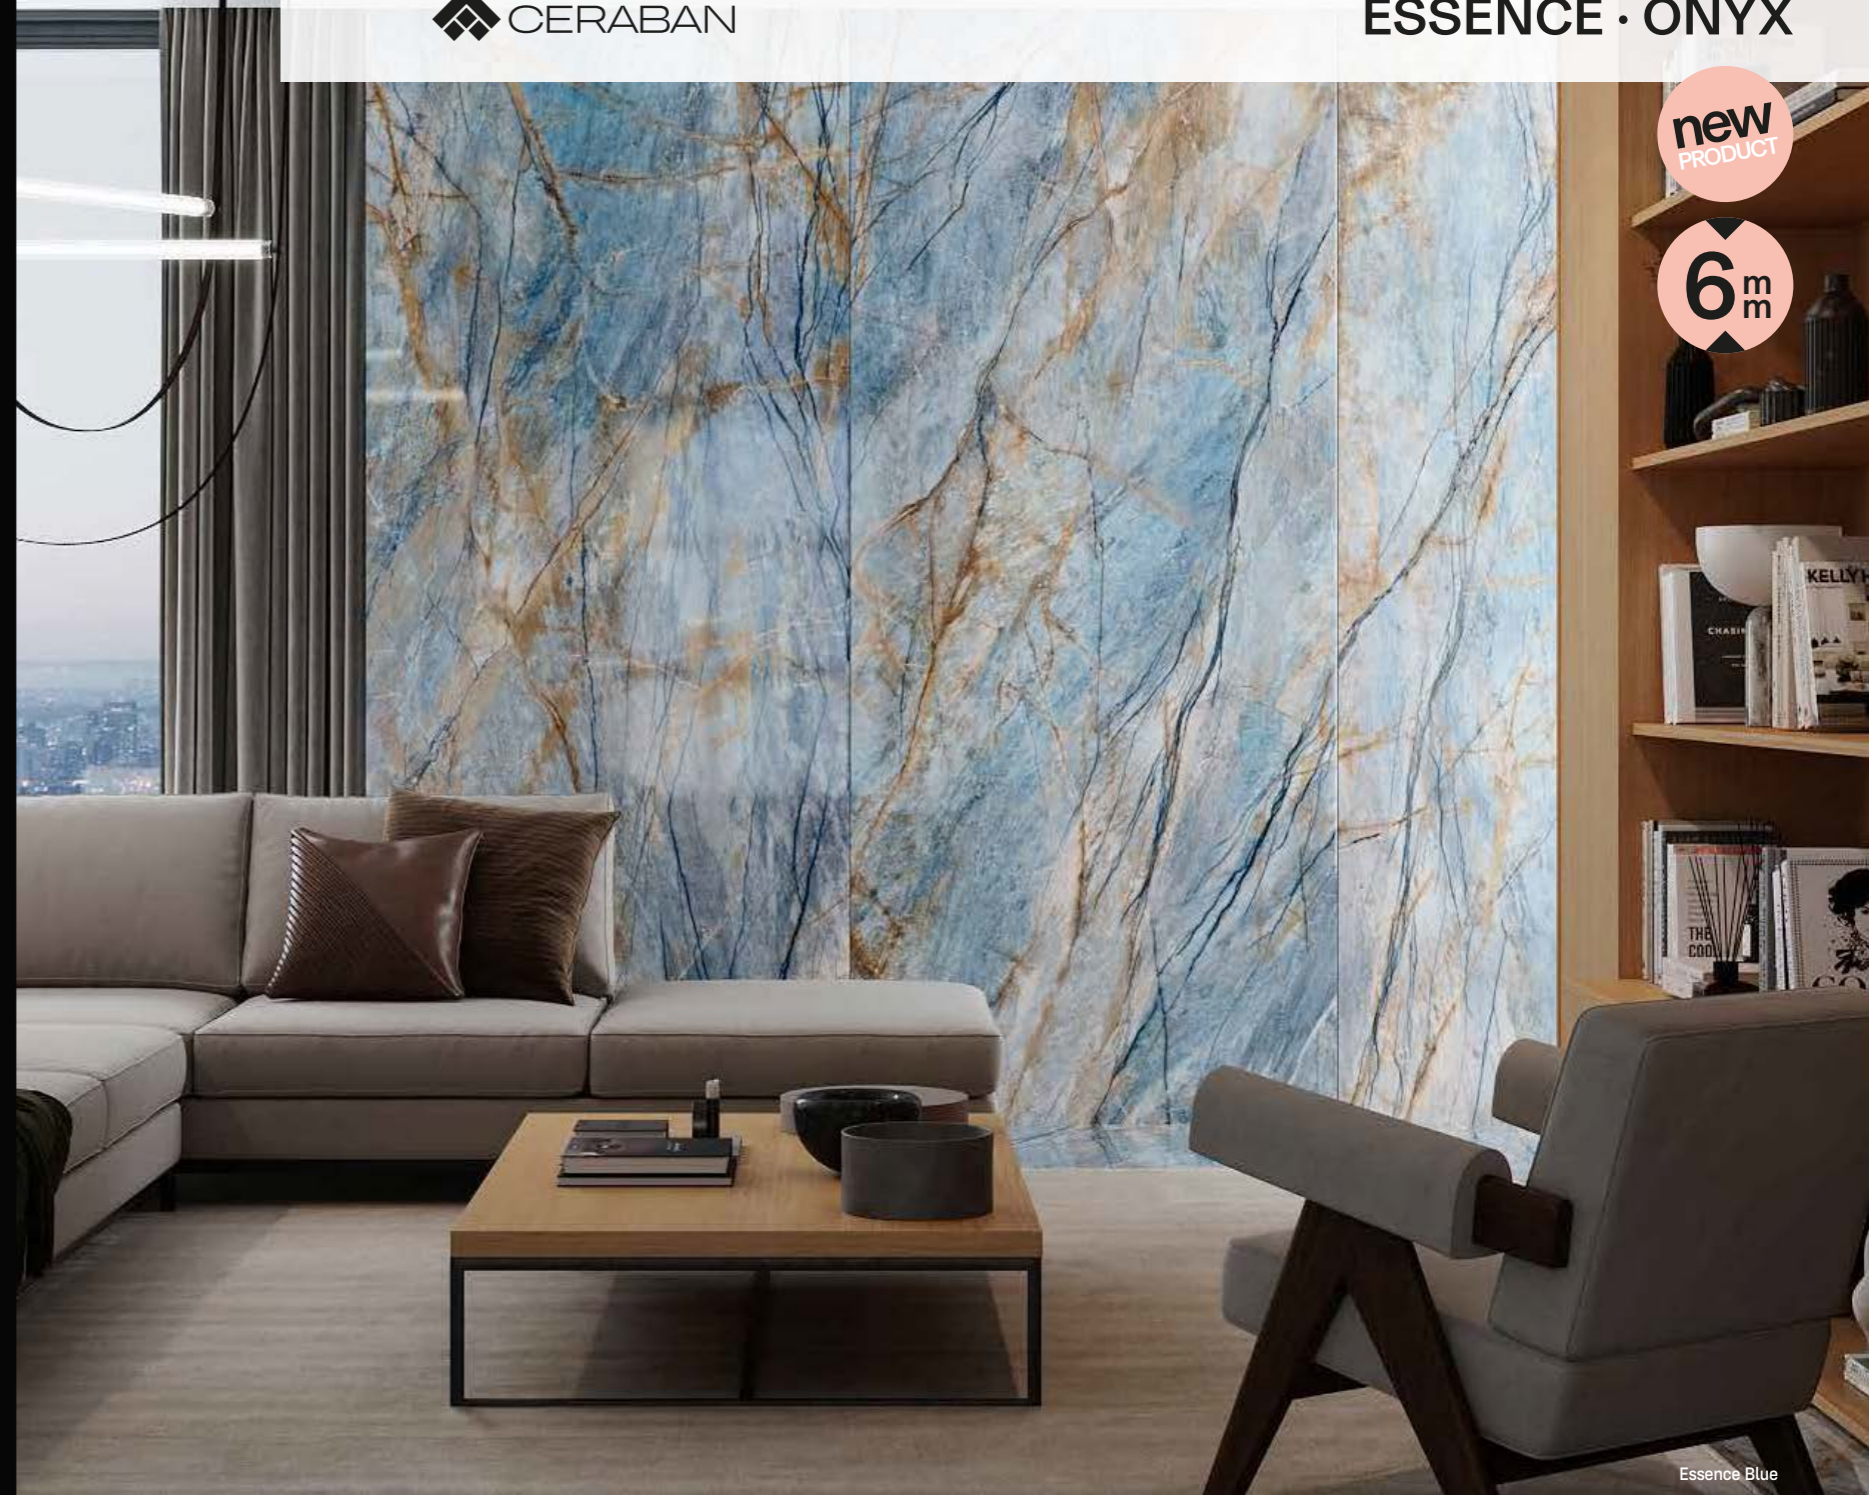

new
PRODUCT

6m
m

Essence Blue

Onyx Gold

Onyx Gold

6 mm matt

11 mm matt/lappato

2 cm grip