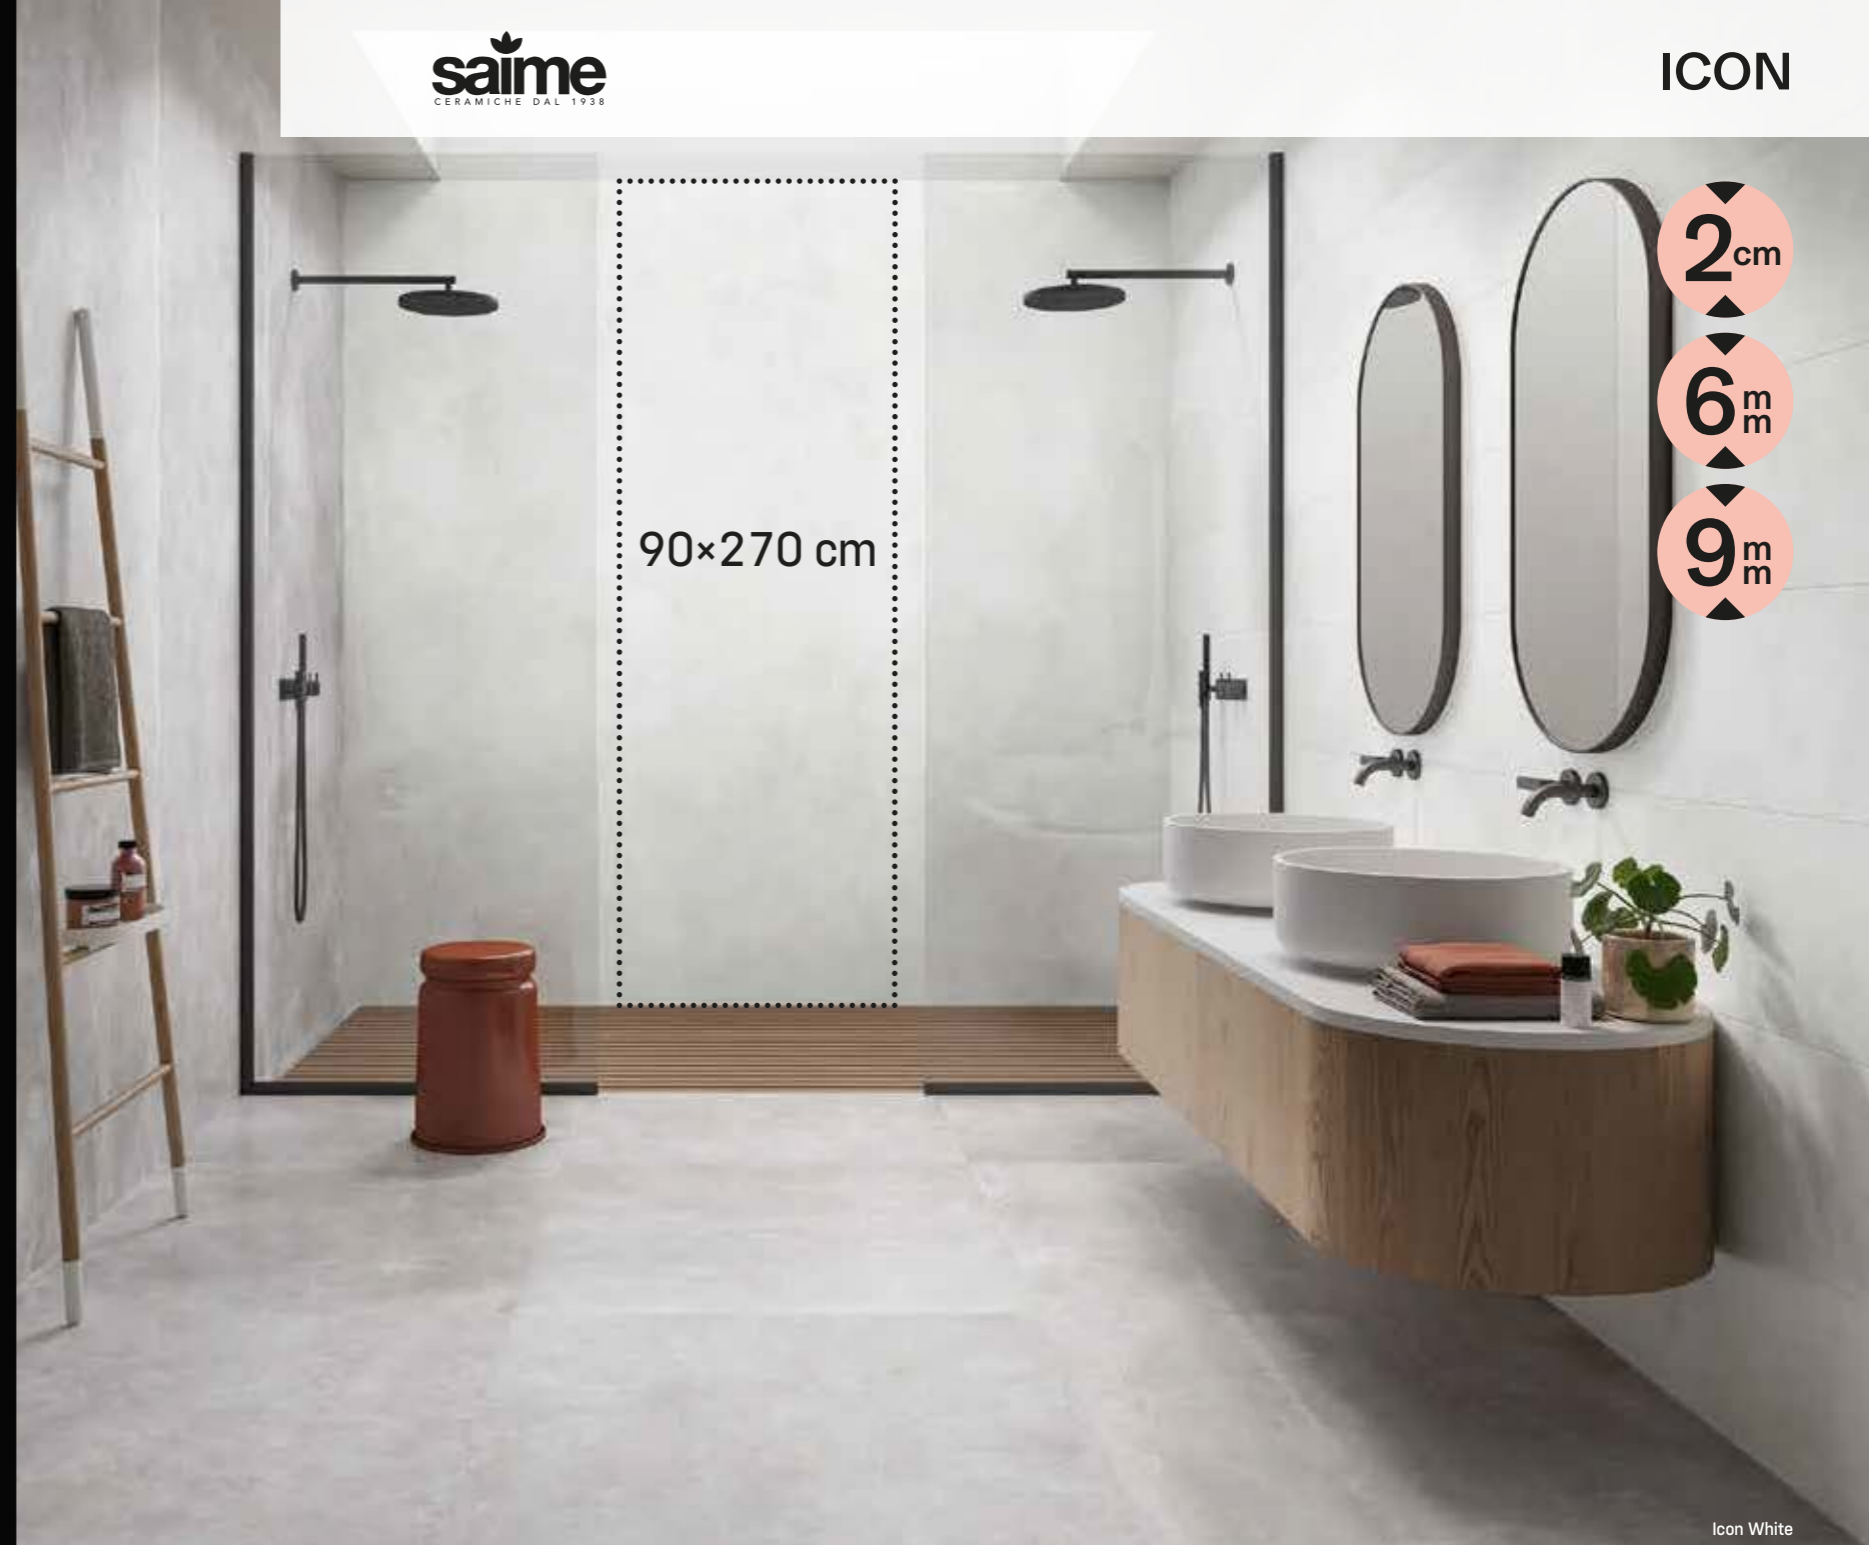

6 mm matt

9 mm matt/satinato

2 cm grip

formát	tloušťka	m²/box	box/paleta	m²/paleta	cena bez DPH		obal
					matt	satinato	
120×278 *	6 mm	3,34	20	66,80	2 990 Kč/m²		4 500 Kč
90×270	6 mm	2,43	20	53,46	2 290 Kč/m²		3 500 Kč
90×90	6 mm	2,43	26	63,18	1 490 Kč/m²	1 890 Kč/m²	
30×90	6 mm	1,62	30	48,60	1 490 Kč/m²	1 890 Kč/m²	
120×120 *	9 mm	1,44	30	43,20	1 790 Kč/m²	2 290 Kč/m²	
60×120	9 mm	1,44	36	51,84	1 290 Kč/m²	1 690 Kč/m²	
60×60	9 mm	1,08	40	43,20	1 090 Kč/m²	1 490 Kč/m²	
30×60	9 mm	1,26	40	50,40	990 Kč/m²		
60×120 · 2 cm *	20 mm	0,72	36	25,92	1 990 Kč/m²		
60×60 · 2 cm *	20 mm	0,72	32	23,04	1 690 Kč/m²		

* dostupné pouze barvy White, Almond, Ash a Artic

Icon Taupe